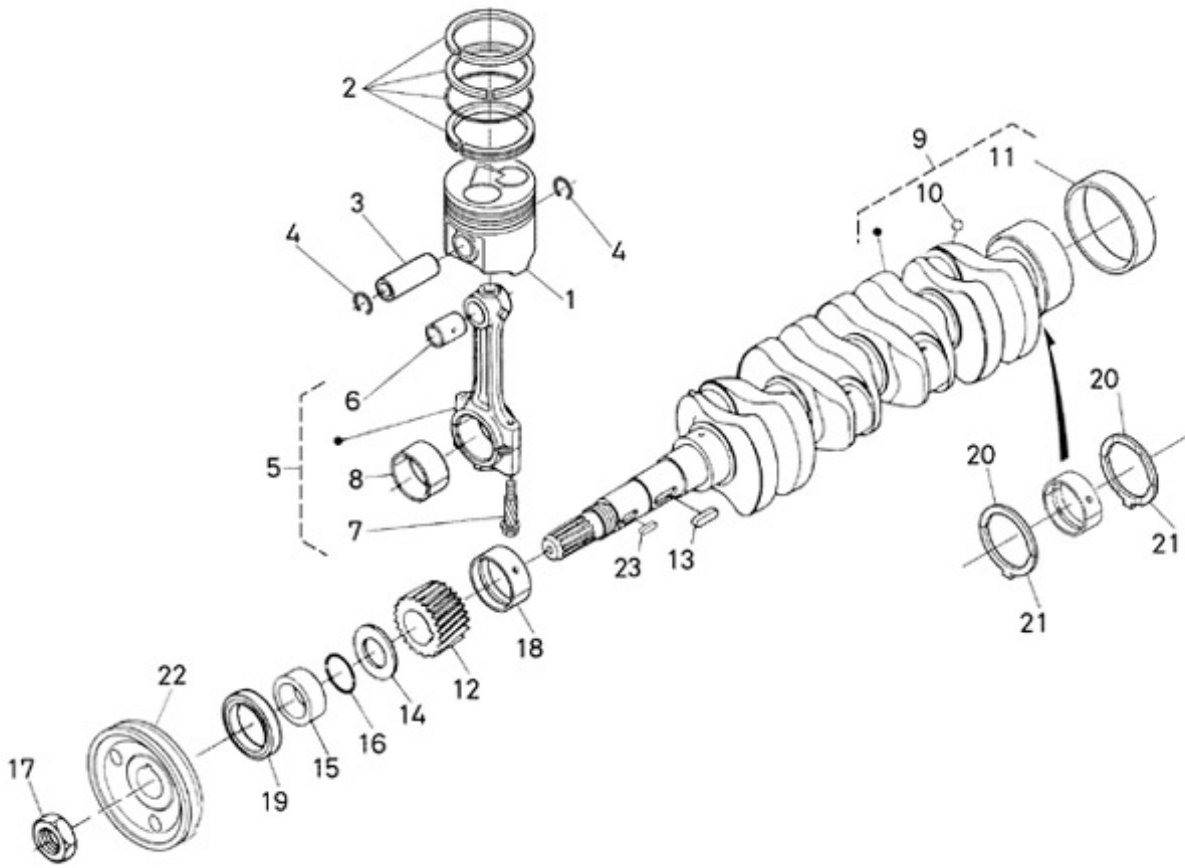

N4.50 STANDARD ENGINE / CRANKSHAFT-PISTONS

Part number	Item	Désignation article	Quantity
970315075	1	PISTON STD	4
970314242	1	PISTON	4
970315076	1	PISTON +0,25mm	4
970314241	1	PISTON	4
970307329	2	ASSY RING,PISTON	4
970315077	2	ASSY PISTON RING STD	4
970307330	2	ASSY RING,PISTON 05	4
970315078	2	ASSY PISTON RING +0,25mm	4
970307331	3	PIN,PISTON	4
970307332	4	CLIP,PISTON PIN	8
970313013	4	CIR CLIP,INTERNAL	8
970307333	5	ASSY ROD,CONNECTING	4
970307334	6	BUSH,PISTON PIN	4
970301934	7	BOLT,CONN.ROD	8
970307336	8	METAL,CRANK PIN 02	4
970307335	8	METAL,CRANK PIN	4
970307337	8	METAL,CRANK PIN 04	4
970314243	9	COMP.CRANKSHAFT	1
970313016	9	COMP.CRANKSHAFT	1
970302897	10	BEARING,BALL	4
970301962	11	SLEEVE,CRANKSHAFT	1
970313017	12	GEAR,CRANKSHAFT	1
970301965	12	GEAR,CRANKSHAFT	1
970313018	13	KEY,FEATHER	1
970301966	13	KEY,FEATHER	1
970301967	14	SLINGER,OIL	1
970301968	15	COLLAR,CRANKSHAFT	1
970301969	16	O-RING	1
970301970	17	NUT,CRANKSHAFT	1
970313019	18	METAL,CRANKSHAFT	1
970313021	18	METAL,CRANKSHAFT	1
970313020	18	METAL,CRANKSHAFT	1
970310539	19	SEAL,OIL	1
970313026	20	METAL,SIDE	2
970313025	20	METAL,SIDE	2
970313027	20	METAL,SIDE	2
970313028	21	METAL,SIDE	2
970313030	21	METAL,SIDE	2
970313029	21	METAL,SIDE	2
970313031	22	PULLEY,FAN DRIVE	1
970302077	22	PULLEY,CRANKSHAFT 4.190 STD.	1
970301966	23	KEY,FEATHER	1