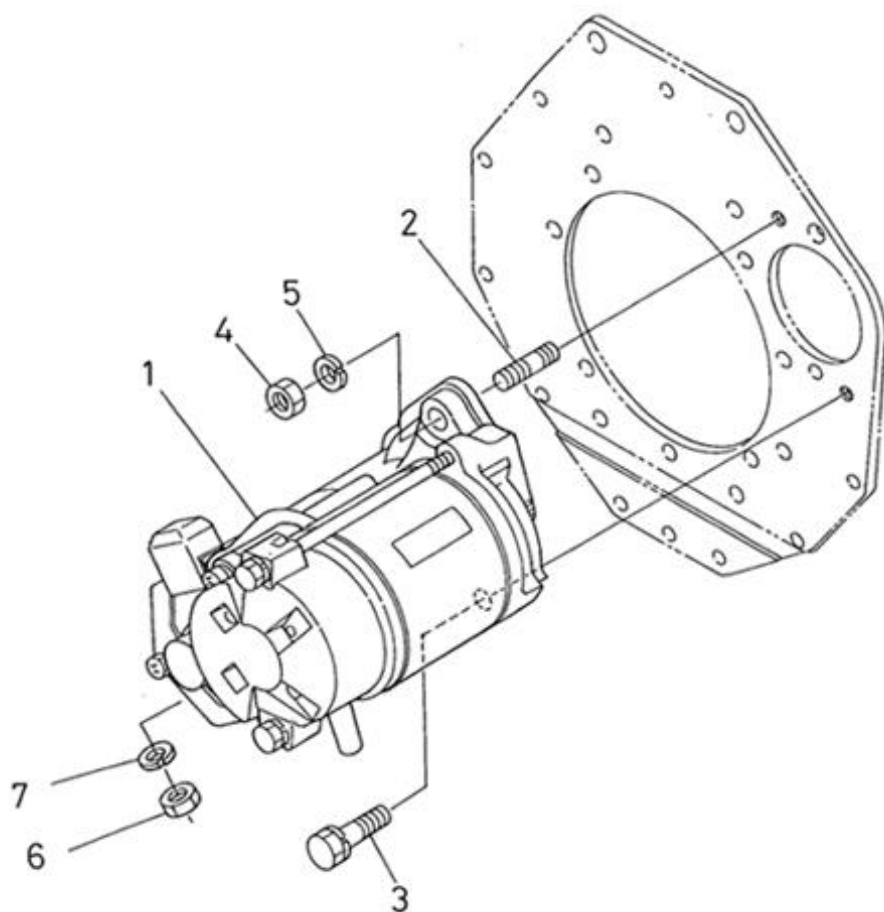

N4.50 STANDARD ENGINE / STARTER

Part number	Item	Désignation article	Quantity
970302070	1	STARTER,MOTOR 12V 0,8KW	1
970313103	2	STUD	1
970302934	3	BOLT,M10X 30	1
970313104	4	NUT	1
970302068	5	WASHER,SPRING D10	1
970313105	6	NUT	1
970490904	7	WASHER,SPRING D 8	1