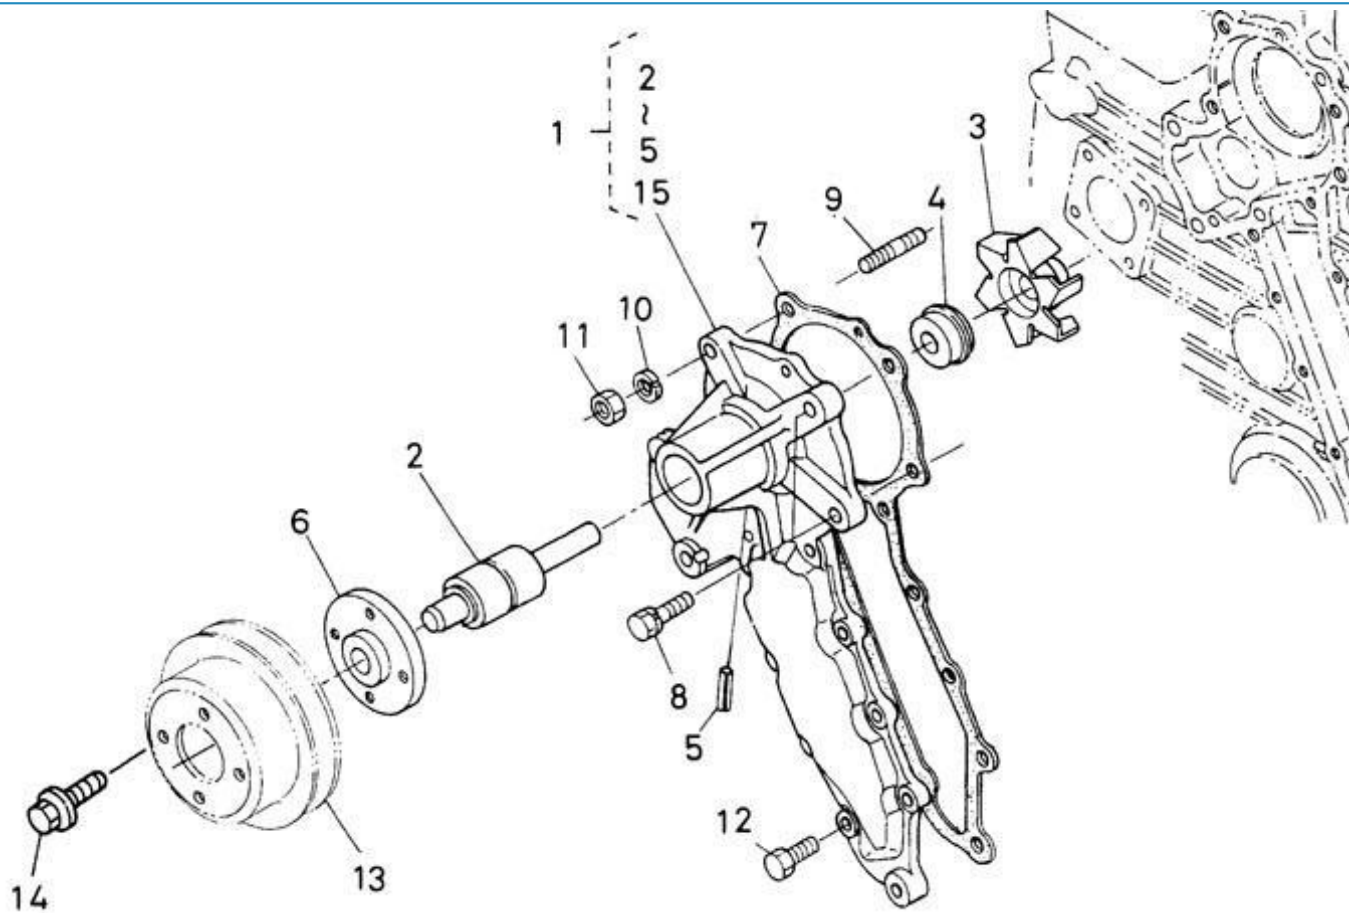

N4.50 STANDARD ENGINE / FRESH WATER PUMP

Part number	Item	Désignation article	Quantity
970315086	1	ASSY PUMP,WATER	1
970302110	1	PUMP,F/WATER CPL.4.190	1
970302109	2	BEARING,SHAFT W/PUMP	1
970313081	3	IMPELLER,WATER PUMP	1
970310488	4	ASSY SEAL,MECHANICAL	1
970314272	5	PIN,SPRING	1
970313082	6	FLANGE,W/PUMP SHAFT	1
970313084	7	GASKET,WATER PUMP	1
970302117	7	GASKET,WATER PUMP 4.190	1
970301986	8	BOLT,M 8X 28	2
970302118	9	STUD	2
970490904	10	WASHER,SPRING D 8	2
970490903	11	NUT,M 8	2
970490119	12	BOLT,M 6X 18	8
970307398	13	PULLEY	1
39160735	14	BOLT	4
970315087	15	BODY, WATER PUMP	1