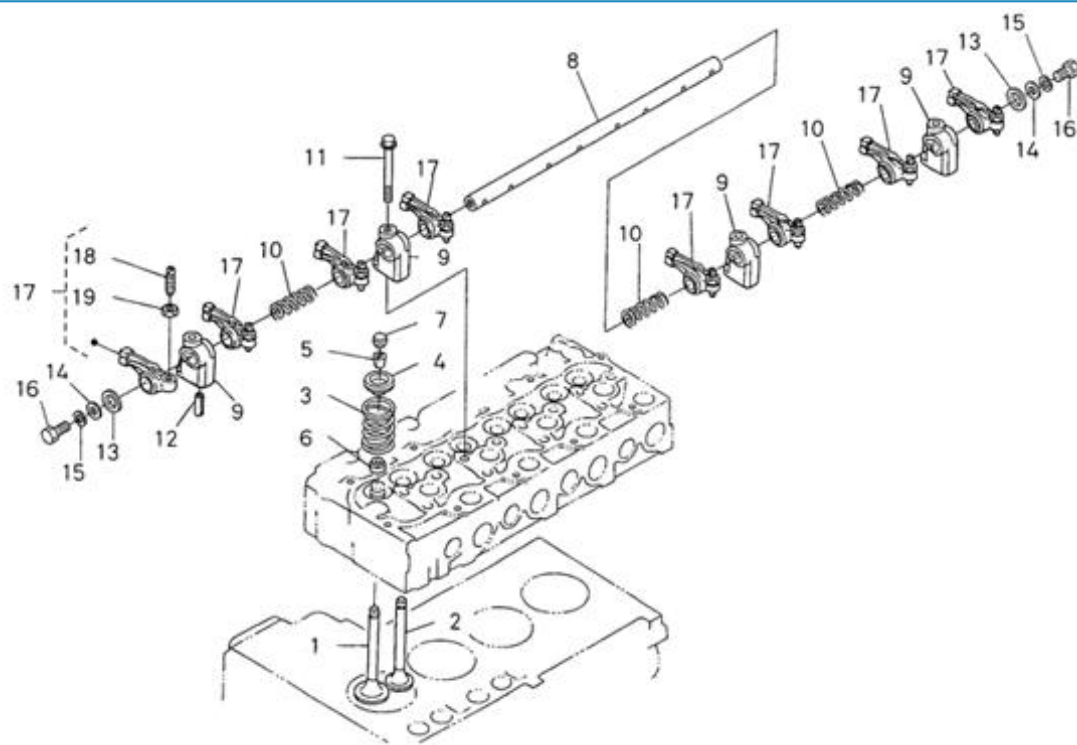

N4.50 STANDARD ENGINE / VALVES AND SPRINGS

Part number	Item	Désignation article	Quantity
970307772	1	VALVE,INLET	4
970315070	1	VALVE,INLET	4
970315071	2	VALVE,EXHAUST	4
970307400	2	VALVE,EXHAUST	4
970302005	3	SPRING,VALVE	8
970302006	4	RETAINER,VALVE SPRING	8
970302007	5	COLLET,VALVE SPRING	8
970302008	6	SEAL,VALVE STEM	8
970302009	7	CAP,VALVE	8
970312994	8	SHAFT,ROCKER ARM	1
970302012	9	BRACKET,ROCKER ARM	4
970302016	10	SPRING,ROCKER ARM	3
970313548	11	BOLT,FLANGE	4
970310494	12	PIN,SPRING	1
970302015	13	WASHER	2
970302025	14	WASHER,PLAIN D 8	2
970490904	15	WASHER,SPRING D 8	2
970312996	16	BOLT	2
970307402	17	ASSY ROCKER ARM	8
970302019	18	SCREW,ADJUSTING	8
970302021	19	NUT	8