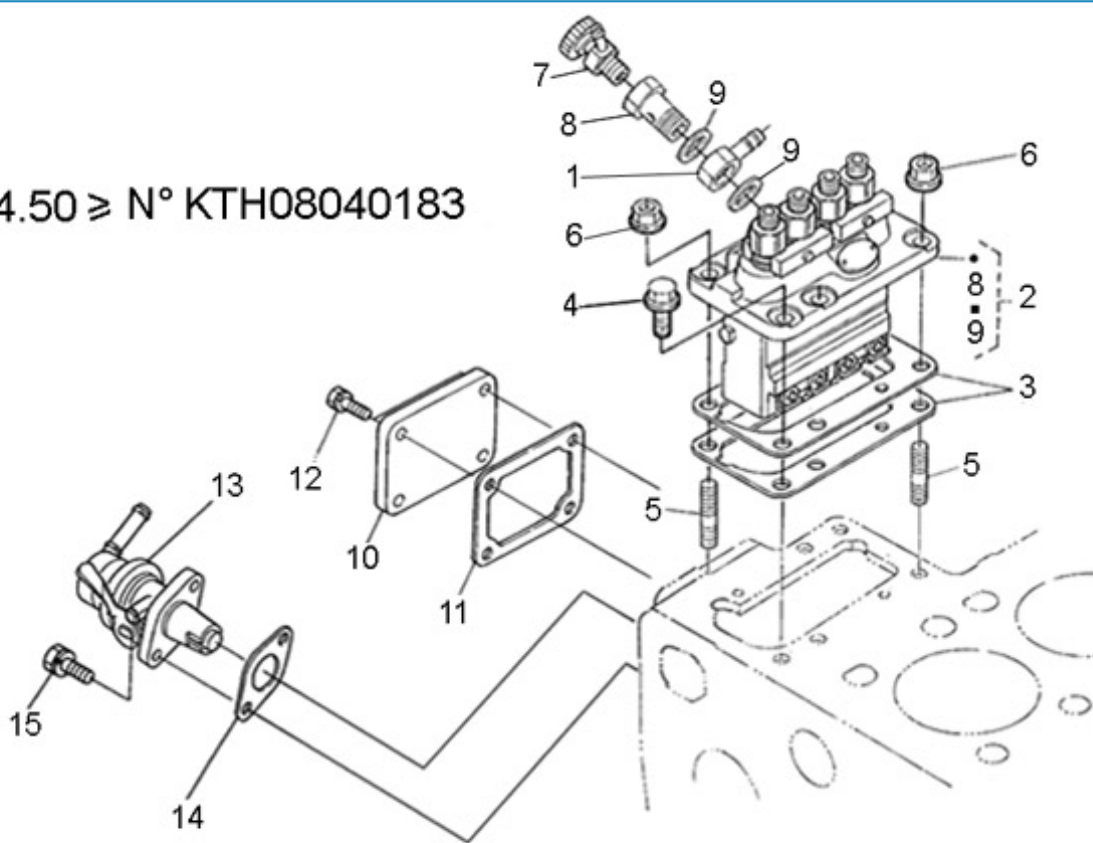

N4.50 STANDARD ENGINE / INJECTION AND FEED PUMP

N4.50 ≥ N° KTH08040183

Part number	Item	Désignation article	Quantity
970310456	1	JOINT,EYE	1
970314275	1	ASSY PUMP,INJECTION	1
970315083	2	ASSY PUMP,INJECTION	1
970302107	2	SCREW,INJ.PUMP	1
970302412	3	SHIM,INJECTION PUMP 0.45	1
970313052	3	SHIM,INJECTION PUMP	1
970302086	3	SHIM,INJECTION PUMP 4.190	1
970307379	3	WASHER,NIPPLE	2
970315081	3	SHIM,INJECTION PUMP 0,175mm	1
970302412	4	SHIM,INJECTION PUMP 0.45	1
970313545	4	BOLT,FLANGE	4
970302086	4	SHIM,INJECTION PUMP 4.190	1
970313052	4	SHIM,INJECTION PUMP	1
970492138	5	BOLT,M 8X 22	4
970312986	5	STUD	2
970312986	6	STUD	2
970310780	6	NUT,FLANGE	2
970490903	7	NUT,M 8	2
970307368	7	ASSY COCK,JET START	1
970302107	8	SCREW,INJ.PUMP	1
970490904	8	WASHER,SPRING D 8	2
970307368	9	ASSY COCK,JET START	1
970307379	9	WASHER,NIPPLE	2
970310456	10	JOINT,EYE	1
970313054	10	COVER,INJ.PUMP	1
970310448	11	GASKET,PUMP COVER NA	1
970307396	11	PUMP,FUEL FEED	1
970491117	12	BOLT,M 6X 16	4
970307110	12	COMP.DIAPHRAGM NA	1
970313055	13	GASKET,FUEL PUMP	1
970307768	13	ASSY PUMP,FUEL	1
970492513	14	STUD, M 6X 16	2
970313055	14	GASKET,FUEL PUMP	1
970491117	15	BOLT,M 6X 16	2
970151133	15	NUT,M 6	2
970310417	16	WASHER,SPRING	2