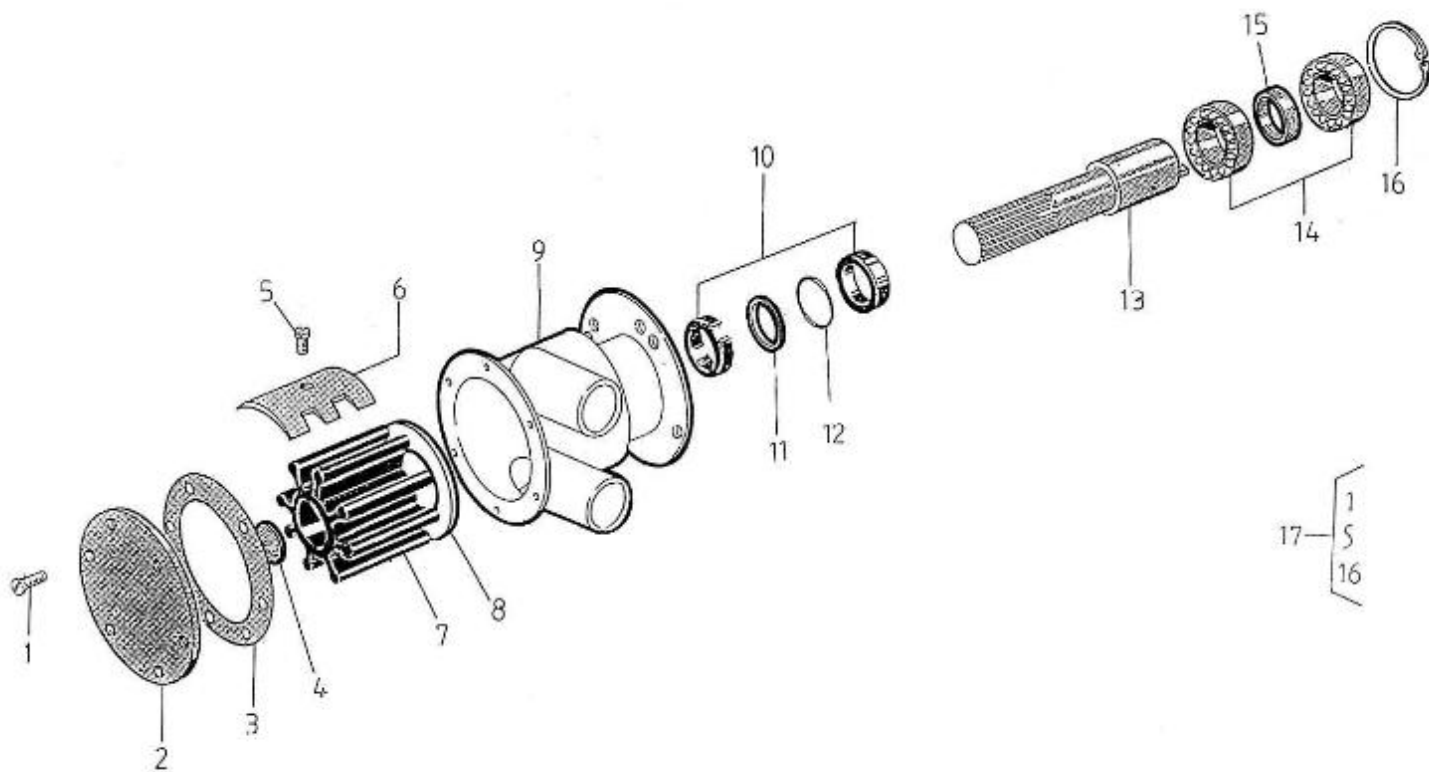

N4.50 STANDARD ENGINE / SEA WATER PUMP - DETAILS

Part number	Item	Désignation article	Quantity
970307476	1	BOLT	6
970301673	2	COVER	1
970301670	3	GASKET	1
970301671	4	GASKET	1
970301676	5	SCREW,CAM WATER PUMP	1
970307485	6	CAM,WATER PUMP	1
970544310	7	IMPELLER,WATER PUMP F 7B-803	1
970301677	8	WEAR PLATE	1
970307474	9	PUMP,WATER	1
970614516	10	O-RING SEAL	2
970307478	11	SPACER	1
970307479	12	SHIELD,OIL BREATHER	1
970307484	13	PUMP SHAFT	1
970307481	14	BEARING	2
970307482	15	SPACER	1
970307483	16	CIR-CLIP	1
970307474	17	PUMP,WATER	1
970307475	18	REPAIR KIT	1