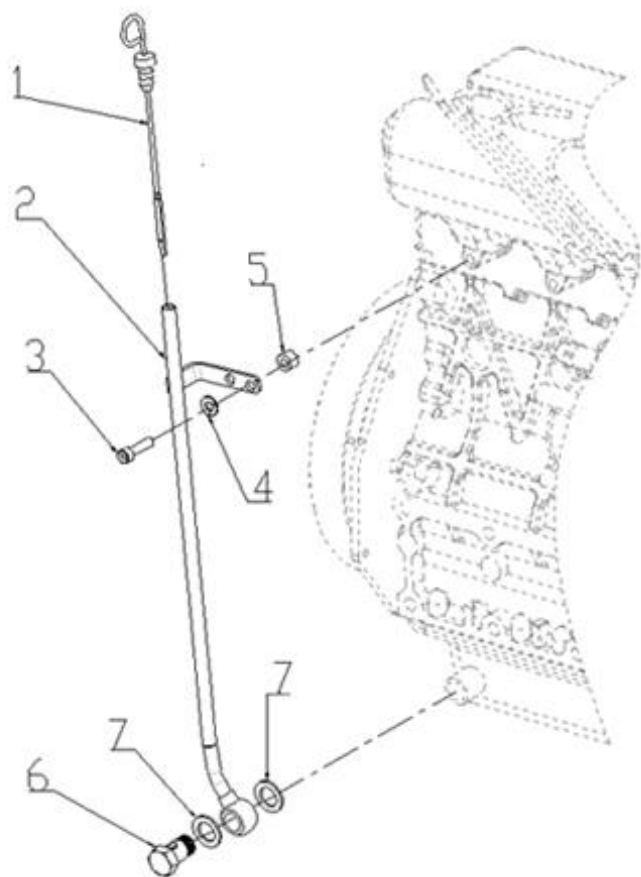

N4.50 STANDARD ENGINE / OIL DIPSTICK

Part number	Item	Désignation article	Quantity
970302715	1	DIPSTICK,OIL LEVEL 4.150	1
970635916	3	BOLT,SOCK M 8X 35	1
970119138	4	WASHER,SPRING D 8	1
970300375	5	SPACER	1
970307728	6	BOLT,BANJO	1
970300364	7	GASKET,RING D18	2