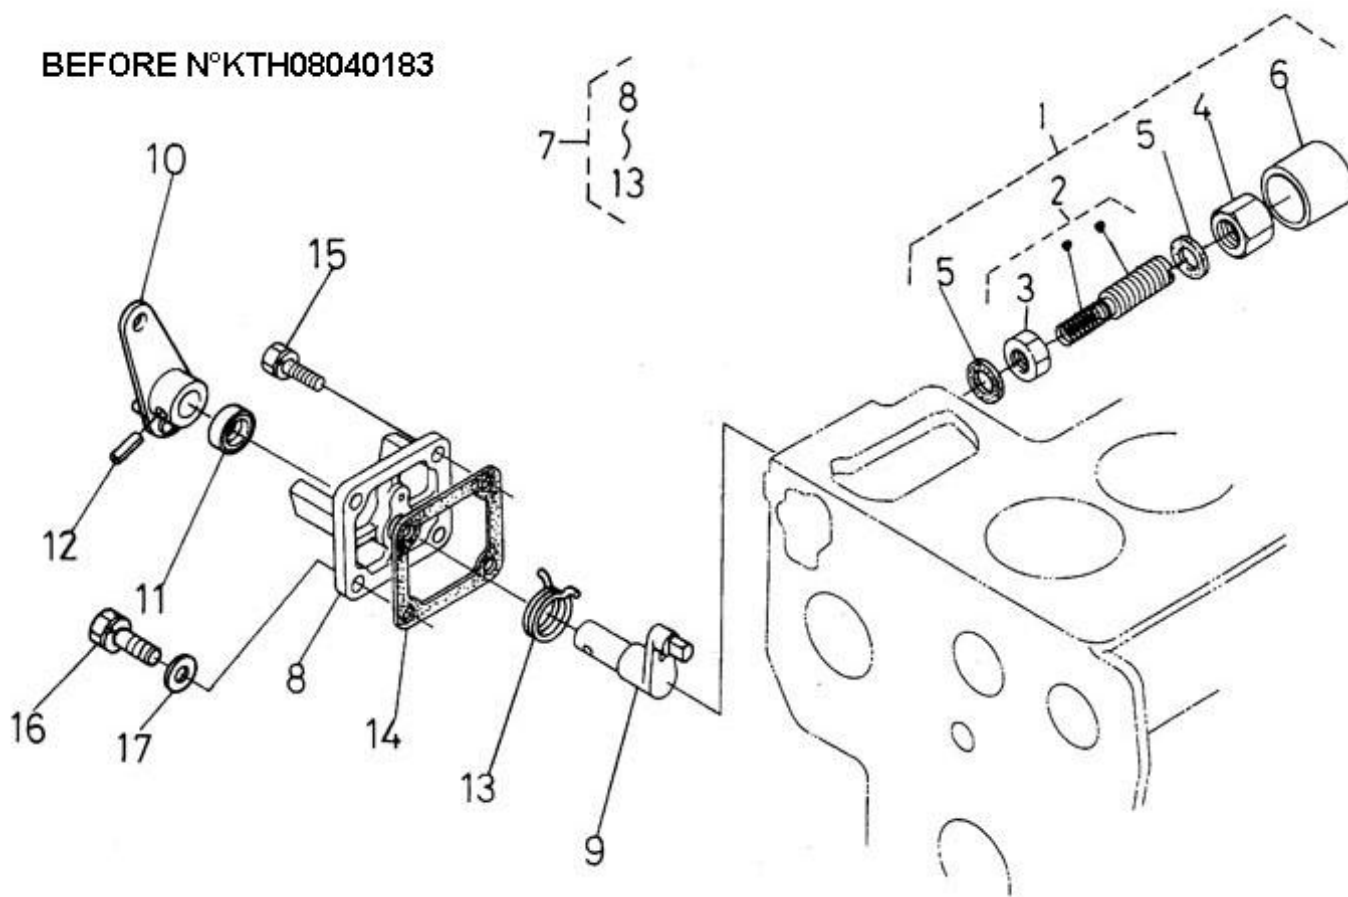

N4.50 STANDARD ENGINE / REGULATOR ADJUSTMENT

BEFORE N°KTH08040183

Part number	Item	Désignation article	Quantity
970307354	1	APPARATUS,IDLING	1
970307356	2	ASSY BOLT,ADJUSTING	1
970314191	2	ASSY BOLT,ADJUSTMENT	1
970303906	3	NUT	1
970307355	4	NUT,CAP	1
970491131	5	WASHER,SEAL	2
970302069	6	CAP	1
970307942	7	ASSY LEVER,ENG.STOP	1
970307358	8	COVER,INJECTION PUMP	1
970307944	9	SHAFT,LEVER	1
970307360	10	LEVER,ENGINE STOP	1
970302861	11	SEAL,OIL	1
970151130	12	PIN,SPRING RETAINER	1
970307361	13	SPRING,RETURN	1
970310448	14	GASKET,PUMP COVER NA	1
970490119	15	BOLT,M 6X 18	2
970141537	16	BOLT, M6X22	2
970141326	17	WASHER, PLAIN D6	2