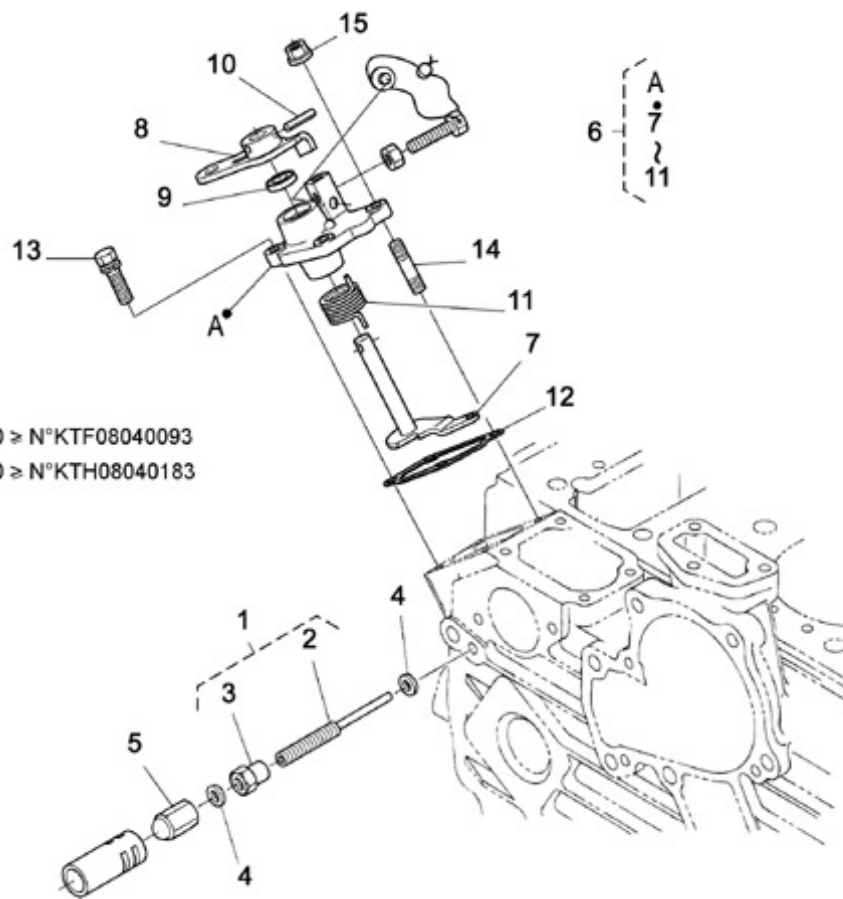

N4.50 STANDARD ENGINE / ACCELERATOR

N4.40 ≥ N°KTF08040093
N4.50 ≥ N°KTH08040183

Part number	Item	Désignation article	Quantity
970313003	1	ASSY BOLT,ADJUSTMENT	1
970315073	2	BOLT, ADJUSTING	1
970140402	2	NUT	1
970150403	3	RING,SEAL	2
970140402	3	NUT	1
970140504	4	NUT, CAP M8	1
970150403	4	RING,SEAL	2
970140504	5	NUT, CAP M8	1
970302023	5	LEVER,SPEED CONTROL	1
970143118	6	KEY,FEATHER	1
970313004	6	ASSY PLATE,CONTROL	1
970313005	7	COMP.LEVER,GOVERNOR	1
970314180	7	O RING	1
970313006	8	LEVER,SPEED CONTROL	1
970302025	8	WASHER,PLAIN D 8	1
970315085	9	SEAL,OIL	1
970302026	9	NUT,M 8	2
970310465	10	COLLAR	1
970151130	10	PIN,SPRING RETAINER	1
970313007	11	SPRING,RETURN	1
970303913	11	COVER,SPEED CONTROL 6.280	1
970302029	12	GASKET,COVER SPEED CONTROL	1
970314803	12	GASKET,PLATE	1
970491536	13	BOLT,M 6X 20	2
970490224	14	STUD	2
970310417	15	WASHER,SPRING	2
970313602	15	NUT,FLANGE	2
970151133	16	NUT,M 6	2