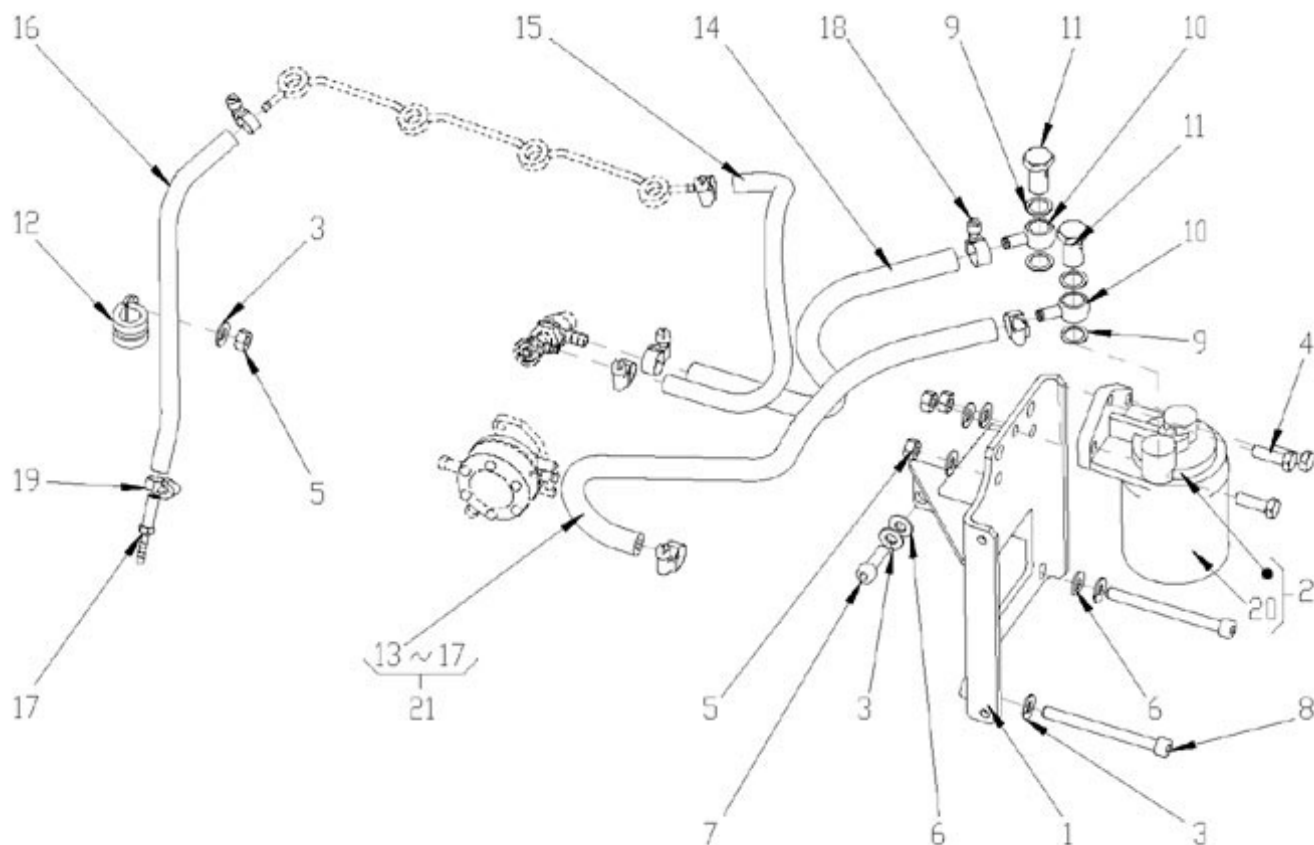

N4.50 STANDARD ENGINE / FUEL FILTER

Part number	Item	Désignation article	Quantity
970302677	1	SUPP,FUELFILTER-OILEXTR.4.190,	1
970310210	2	FILTER ASSY	1
970119138	3	WASHER,SPRING D 8	7
970409603	4	BOLT,HEX M 8X 25	3
970027322	5	NUT,M 8	3
970027323	6	WASHER,PLAIN D 8	2
970498003	7	BOLT,SOCK M 8X 25	1
39160632	8	BOLT	2
970300306	9	GASKET,RING D14	4
970301093	10	CONNECTION,BANJO D=6/M14	2
970432515	11	BOLT,BANJO M14X1,5	2
970301182	12	CLAMP,PIPE D12 D=8	1
32808002	13	FUEL HOSE ISO 7840 D8	0
32808002	14	FUEL HOSE ISO 7840 D8	0
32805001	15	HOSE	0
32805001	16	HOSE	0
970302476	17	PIPE,FUEL CONN.D 8	1
970439306	18	CLAMP	4
970439306	19	CLAMP	4
970622350	20	FILTER,FUEL	1
48878005	21	HOSE	1