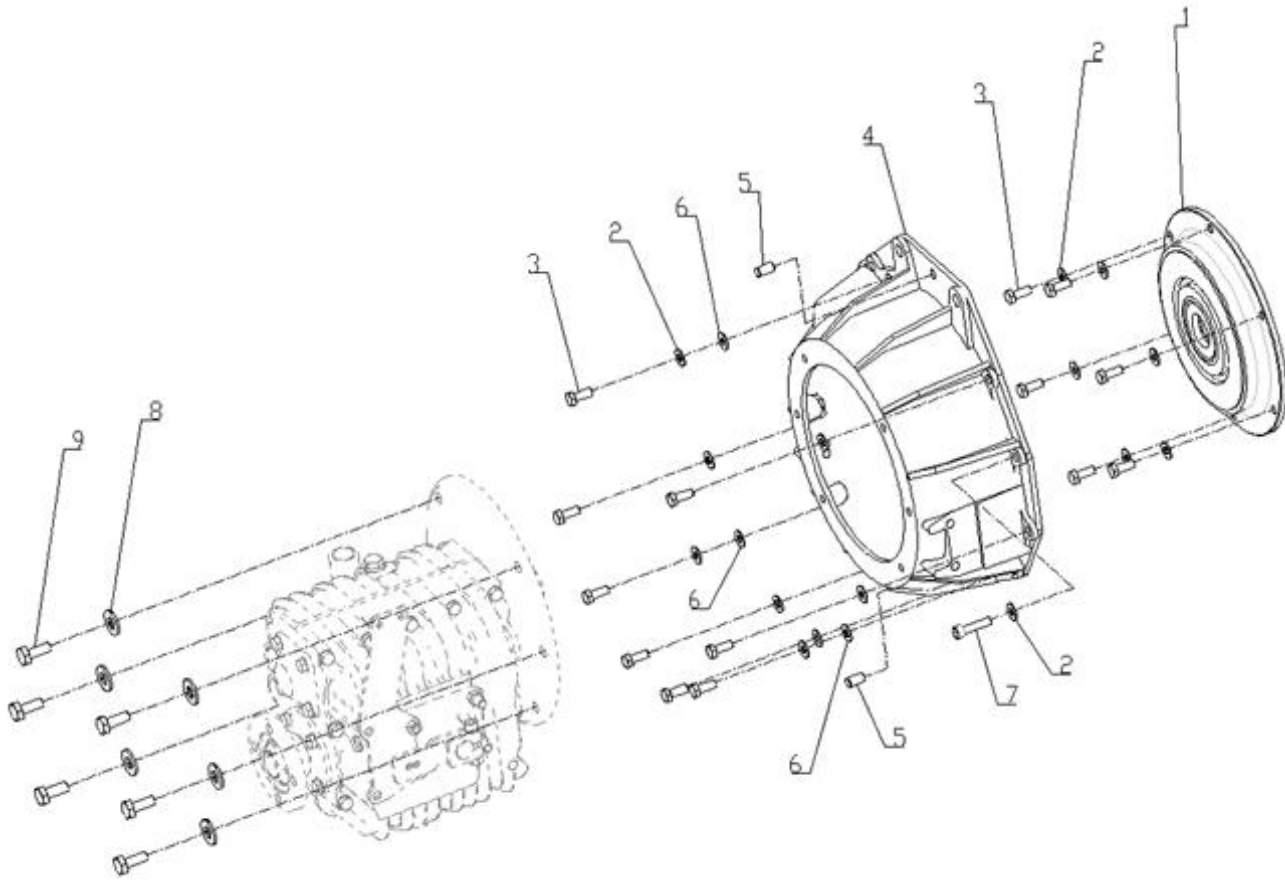

N4.50 STANDARD ENGINE / GEAR BOX FLANGE

Part number	Item	Désignation article	Quantity
48100883	1	COUPLING	1
48100868	1	COUPLING	1
970119139	2	WASHER,CORRUGATED D8	16
970119141	3	BOLT,HEX M8X 20	15
970302149	5	PIN,CYLINDRICAL D10X 20	2
970027323	6	WASHER,PLAIN D 8	3
970635916	7	BOLT,SOCK M 8X 35	1
970119137	8	WASHER,CORRUGATED D10	6
970635508	9	BOLT,HEX M10X 25	6