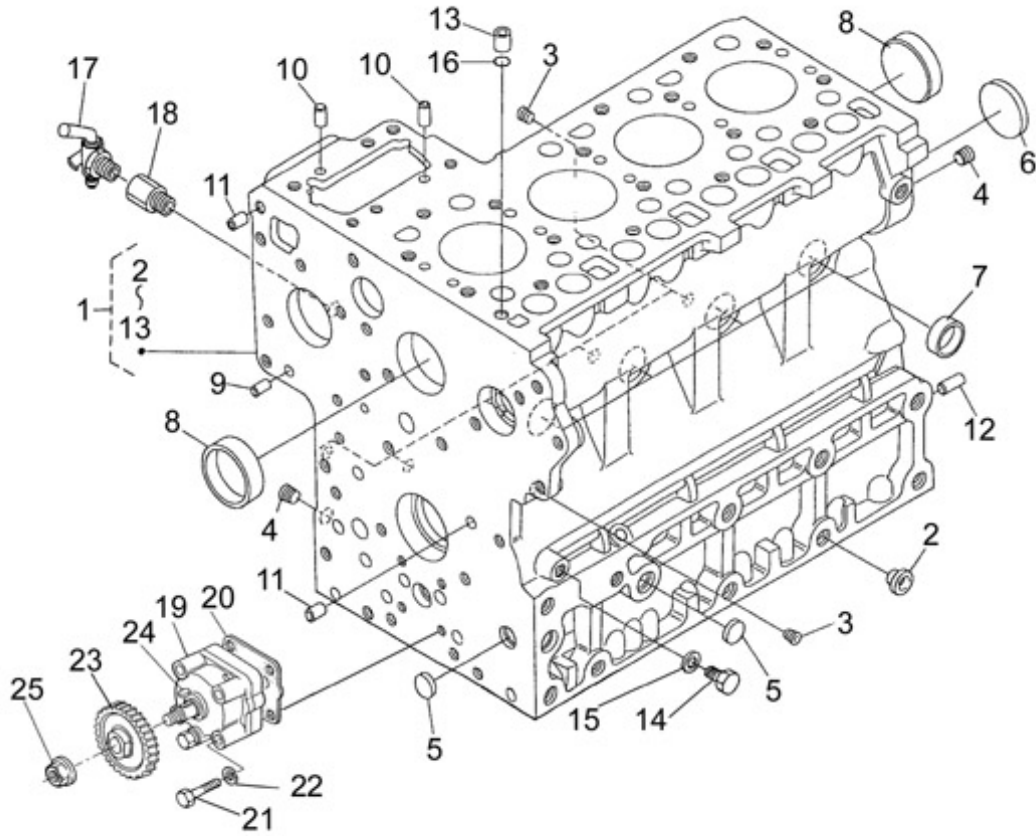

Filtre(s) :

- type: N4.50 STANDARD ENGINE

N4.50 STANDARD ENGINE / ENGINE BLOCK

Part number	Item	Désignation article	Quantity
970313168	1	COMP.CRANKCASE	1
970315056	1	COMP.CRANKCASE	1
970301901	2	PLUG	2
970490108	3	PLUG,SOCK	6
970490109	4	PLUG,SOCK	2
970301903	5	PLUG	3
970301904	6	PLUG,EXPANSION	1
970301905	7	CAP,SEALING	6
970301906	8	CAP,FREEZE	2
970301907	9	PIN,CYLINDRICAL	2
970490122	10	PIN,CYLINDRICAL	2
970301908	11	PIN,CYLINDRICAL	2
970301909	12	PIN,CYLINDRICAL	1
970490112	13	PIN,PIPE	1
970314186	14	PLUG	1
970491131	15	WASHER,SEAL	1
970490116	16	O-RING	1
970301918	17	TAP,DRAIN	1
970301911	18	NIPPLE,REDUCTION	1
970301913	19	PUMP,OIL CPL.4.190	1
970301914	20	GASKET,OIL PUMP	1
970302737	21	BOLT,M 6X 50	4
970314175	21	BOLT	4
970310417	22	WASHER,SPRING	4
970301915	23	GEAR,OIL PUMP DRIVE	1
970493118	24	KEY,FEATHER H-HE	1
970301916	25	NUT	1

N4.50 STANDARD ENGINE / OIL SUMP - OIL PUMP

Part number	Item	Désignation article	Quantity
970307731	1	COMP.OIL PAN	1
970301948	2	GASKET,OIL PAN 4.190	1
970312958	3	BOLT,FLANGE	24
970301950	4	FILTER,OIL PAN 4.190	1
970313311	5	BOLT	1
970312960	5	GASKET	1
970312961	6	O RING	1
970150127	6	PLUG,DRAIN	1
970150128	7	WASHER,DRAIN PLUG	1
970301950	8	FILTER,OIL PAN 4.190	1
970150127	8	PLUG,DRAIN	1
970310819	9	BOLT,FLANGE	1
970312961	10	O RING	1
970314755	11	PLUG	2

N4.50 STANDARD ENGINE / CYLINDER HEAD COVER

Part number	Item	Désignation article	Quantity
970313184	1	TUBE,BREATHER	1
970313185	2	CLAMP,HOSE	1
970310510	3	CLAMP,HOSE	1
970312879	4	COVER,CYL.HEAD	1
970312971	5	SHIELD,BREATHER	1
970307535	6	HOSE	1
970313451	7	COVER,BREATHER	1
970313503	8	COMP.VALVE,BREATHER	1
970490307	9	SCREW,M 5X 10	4
970312974	10	GASKET,HEAD COVER	1
970312975	11	BOLT	10
970490510	12	CAP,FILLING OIL	1
970313560	13	O RING	1