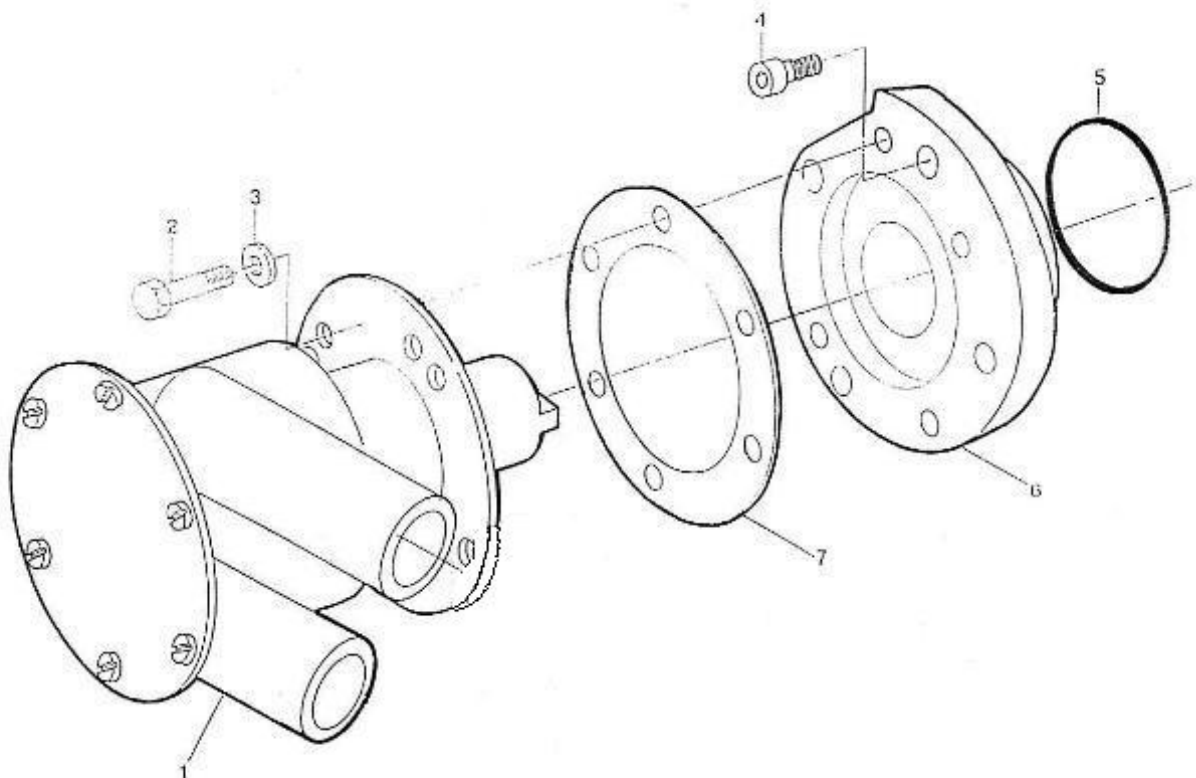

N4.50 STANDARD ENGINE / SEA WATER PUMP

Part number	Item	Désignation article	Quantity
970307474	1	PUMP,WATER	1
970644006	2	BOLT,HEX M 6X 20	4
970609602	3	WASHER,CORRUGATED D 6	4
970164026	4	BOLT,SOCK M 6X 16	4
970154025	5	O-RING,28,17X3,53	1
970302649	6	FLANGE,WATER PUMP 6.280HE	1
970302683	7	GASKET,WATER PUMP	1