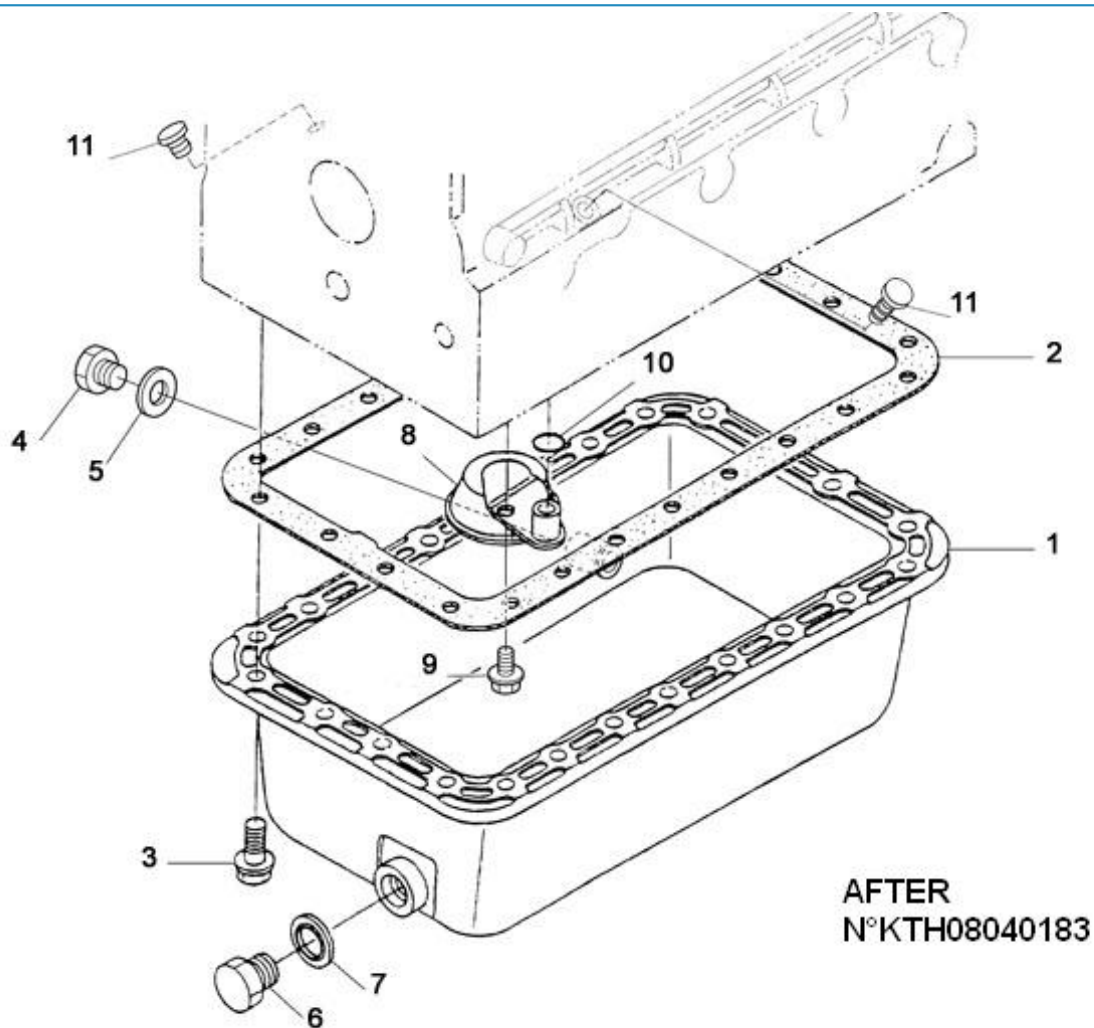

Filtre(s) :

- type: N4.50 STANDARD ENGINE

N4.50 STANDARD ENGINE / ENGINE BLOCK

Part number	Item	Désignation article	Quantity
970313168	1	COMP.CRANKCASE	1
970315056	1	COMP.CRANKCASE	1
970301901	2	PLUG	2
970490108	3	PLUG,SOCK	6
970490109	4	PLUG,SOCK	2
970301903	5	PLUG	3
970301904	6	PLUG,EXPANSION	1
970301905	7	CAP,SEALING	6
970301906	8	CAP,FREEZE	2
970301907	9	PIN,CYLINDRICAL	2
970490122	10	PIN,CYLINDRICAL	2
970301908	11	PIN,CYLINDRICAL	2
970301909	12	PIN,CYLINDRICAL	1
970490112	13	PIN,PIPE	1
970314186	14	PLUG	1
970491131	15	WASHER,SEAL	1
970490116	16	O-RING	1
970301918	17	TAP,DRAIN	1
970301911	18	NIPPLE,REDUCTION	1
970301913	19	PUMP,OIL CPL.4.190	1
970301914	20	GASKET,OIL PUMP	1
970302737	21	BOLT,M 6X 50	4
970314175	21	BOLT	4
970310417	22	WASHER,SPRING	4
970301915	23	GEAR,OIL PUMP DRIVE	1
970493118	24	KEY,FEATHER H-HE	1
970301916	25	NUT	1

N4.50 STANDARD ENGINE / OIL SUMP - OIL PUMP

Part number	Item	Désignation article	Quantity
970307731	1	COMP.OIL PAN	1
970301948	2	GASKET,OIL PAN 4.190	1
970312958	3	BOLT,FLANGE	24
970301950	4	FILTER,OIL PAN 4.190	1
970313311	5	BOLT	1
970312960	5	GASKET	1
970312961	6	O RING	1
970150127	6	PLUG,DRAIN	1
970150128	7	WASHER,DRAIN PLUG	1
970301950	8	FILTER,OIL PAN 4.190	1
970150127	8	PLUG,DRAIN	1
970310819	9	BOLT,FLANGE	1
970312961	10	O RING	1
970314755	11	PLUG	2

N4.50 STANDARD ENGINE / CYLINDER HEAD COVER

Part number	Item	Désignation article	Quantity
970313184	1	TUBE,BREATHER	1
970313185	2	CLAMP,HOSE	1
970310510	3	CLAMP,HOSE	1
970312879	4	COVER,CYL.HEAD	1
970312971	5	SHIELD,BREATHER	1
970307535	6	HOSE	1
970313451	7	COVER,BREATHER	1
970313503	8	COMP.VALVE,BREATHER	1
970490307	9	SCREW,M 5X 10	4
970312974	10	GASKET,HEAD COVER	1
970312975	11	BOLT	10
970490510	12	CAP,FILLING OIL	1
970313560	13	O RING	1