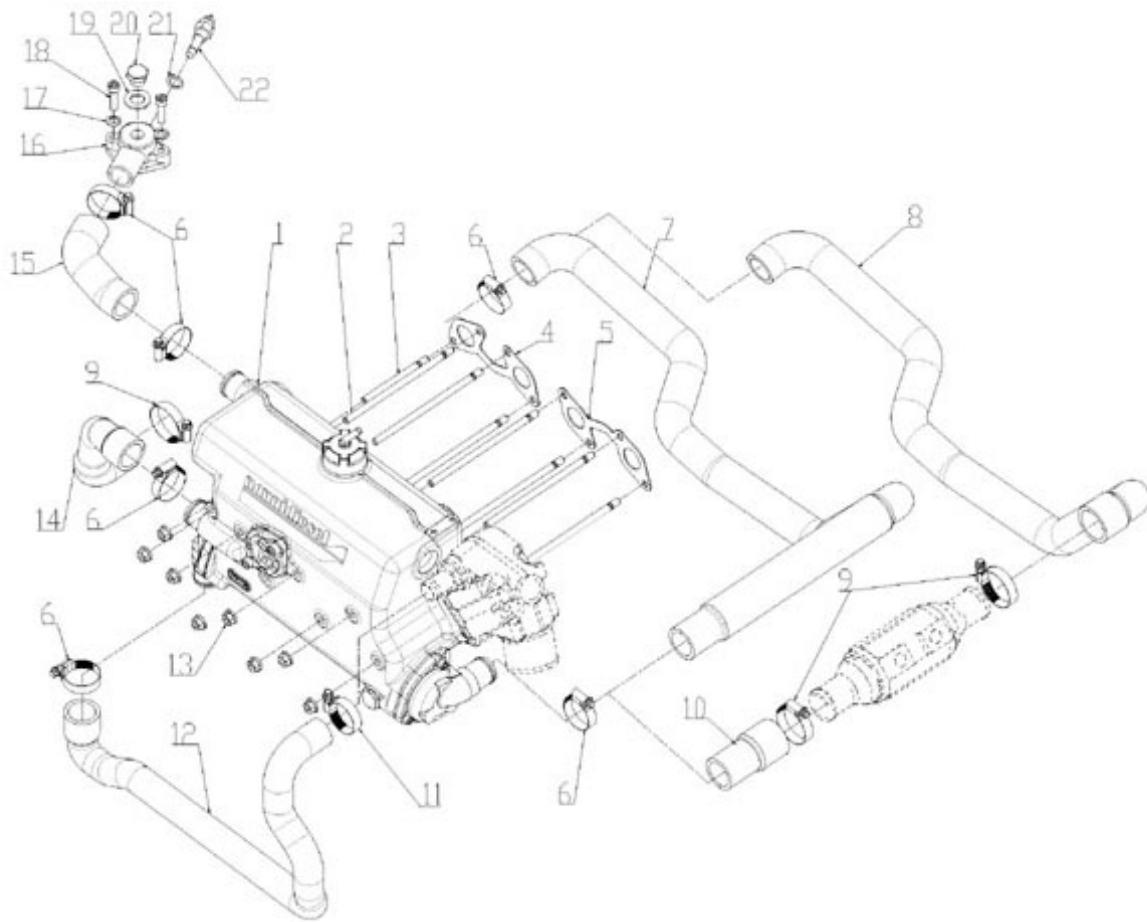

N4.50 STANDARD ENGINE / HEAT EXCHANGER

Part number	Item	Désignation article	Quantity
48300398	1	HEAT EXCHANGER	1
39020339	2	STUD BOLT	7
39020336	3	STUD	1
970310495	4	GASKET,E-MANIFOLD NA	1
970313111	5	GASKET,EX-MANIFOLD	1
970300922	6	CLAMP,HOSE 26-38	6
48328143	7	HOSE	1
48328142	8	HOSE	1
970604533	9	CLAMP,HOSE 32-44	3
48328132	10	HOSE	1
970604526	11	CLAMP,HOSE 22-32	1
48328141	12	HOSE	1
39460916	13	NUT	8
48328134	14	HOSE	1
970301714	15	HOSE,D32 COVER THERMO.4.190	1
970301711	16	FLANGE,WATER INTAKE 4.190	1
970119139	17	WASHER,CORRUGATED D8	2
970635916	18	BOLT,SOCK M 8X 35	2
970300289	19	GASKET,RING D17	1
970300306	20	GASKET,RING D14	1
970851602	21	WATER TEMPERATURE SENDER	1
970639853	22	""PLUG,HEX 3/8""G""	1
970300289	23	GASKET,RING D17	1