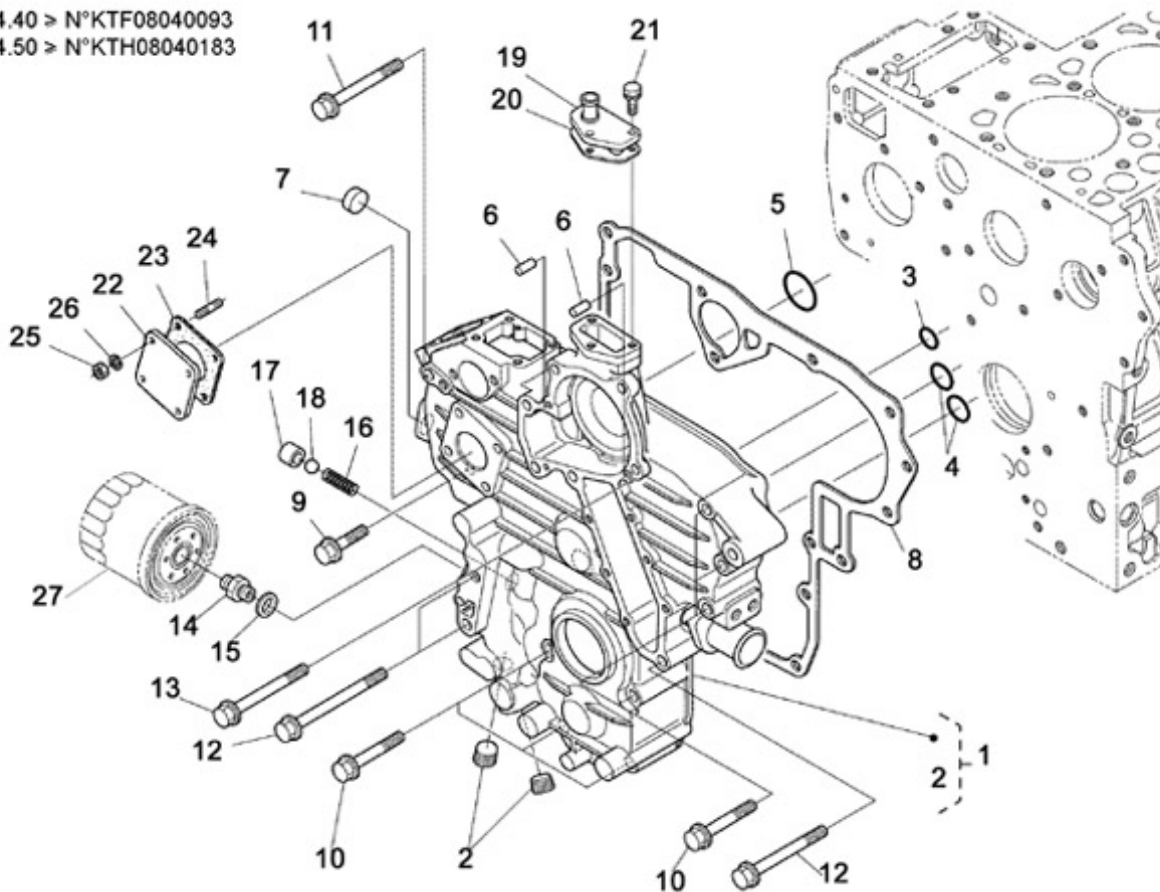

N4.50 STANDARD ENGINE / TIMING GEAR CASE

N4.40 > N°KTF08040093
N4.50 > N°KTH08040183

Part number	Item	Désignation article	Quantity
970310407	1	ASSY CASE,GEAR	1
970315057	1	COMP. CASE,GEAR	1
970140202	2	PLUG, SOCK	2
970493132	3	O-RING	1
970312951	4	O RING	2
970314181	4	O RING	1
970312952	5	O RING	1
970301908	6	PIN,CYLINDRICAL	2
970490204	6	PIN,TIMING COVER	1
970301908	7	PIN,CYLINDRICAL	2
970314796	7	CAP,SEALING	1
970301925	8	GASKET,TIMING CASE 4.190	1
970315724	8	GASKET,GEAR CASE	1
970312953	8	GASKET,GEAR CASE	1
970313569	9	BOLT,FLANGE	1
970301926	9	BOLT,M 8X 60	2
970301927	10	BOLT,M 8X 70	5
970315058	10	BOLT, FLANGE	7
970310536	11	BOLT	1
970313549	11	BOLT,FLANGE	1
970301928	12	BOLT,M 8X 80	2
970315059	12	BOLT, FLANGE	2
970315060	13	BOLT, FLANGE	4