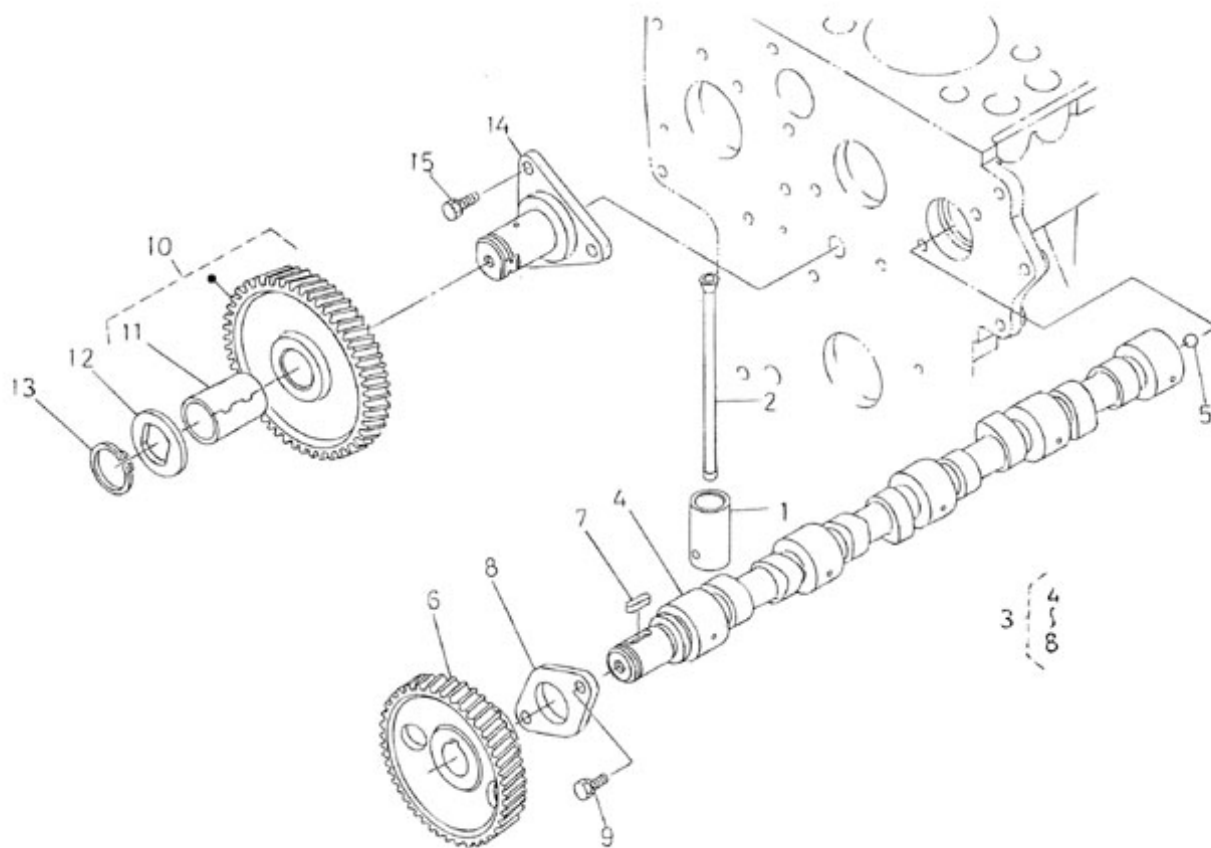

N4.50 STANDARD ENGINE / CAMSHAFT

Part number	Item	Désignation article	Quantity
970307317	1	TAPPET	8
970307318	2	ROD,PUSH	8
970307319	3	ASSY CAMSHAFT	1
970315072	3	ASSY CAMSHAFT	1
970302897	5	BEARING,BALL	1
970312998	6	GEAR,CAM	1
970301966	7	KEY,FEATHER	1
970302045	8	STOPPER,CAMSHAFT	1
970491134	9	BOLT,M 8X 18	2
970312999	10	COMP.GEAR,IDLE	1
970313000	11	BUSH,IDLE GEAR	1
970307322	11	BUSH,IDLE GEAR	1
970313001	12	COLLAR	1
970307929	13	CIR-CLIP,EXTERNAL	1
970314271	14	SHAFT,IDLE GEAR	1
970491134	15	BOLT,M 8X 18	3