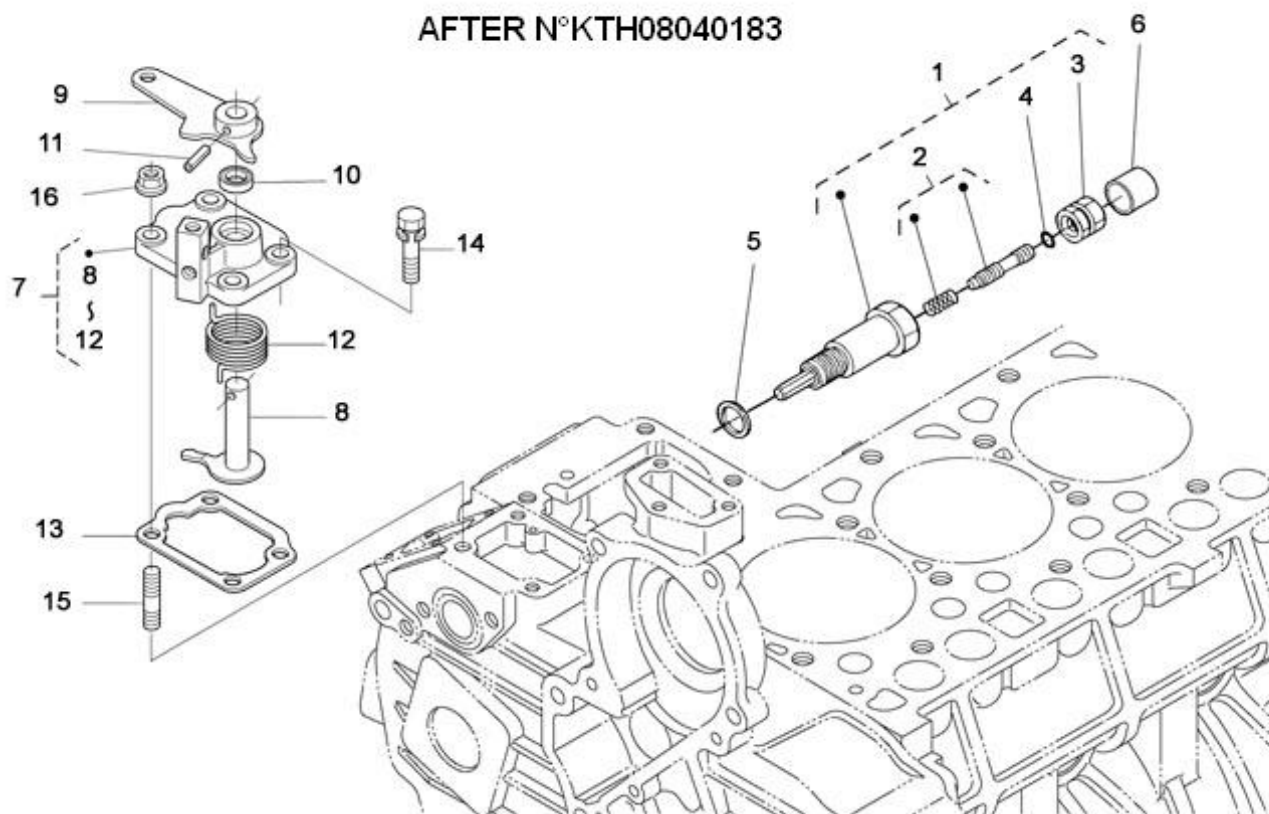

N4.50 STANDARD ENGINE / ENGINE COMMAND LEVER

AFTER N°KTH08040183

Part number	Item	Désignation article	Quantity
970313062	1	APPARATUS,IDLING	1
970313063	2	ASSY BOLT,ADJUSTMENT	1
970313064	3	NUT,SPRING	1
970313065	4	O RING	1
970313066	5	GASKET	1
970313067	6	CAP	1
970313068	7	ASSY LEVER,ENG.STOP	1
970313069	8	COMP.LEVER,STOP	1
970313070	9	LEVER,ENGINE STOP	1
970315085	10	SEAL,OIL	1
970151130	11	PIN,SPRING RETAINER	1
970313007	12	SPRING,RETURN	1
970314803	13	GASKET,PLATE	1
970491536	14	BOLT,M 6X 20	2
970490224	15	STUD	2
970313602	16	NUT,FLANGE	2