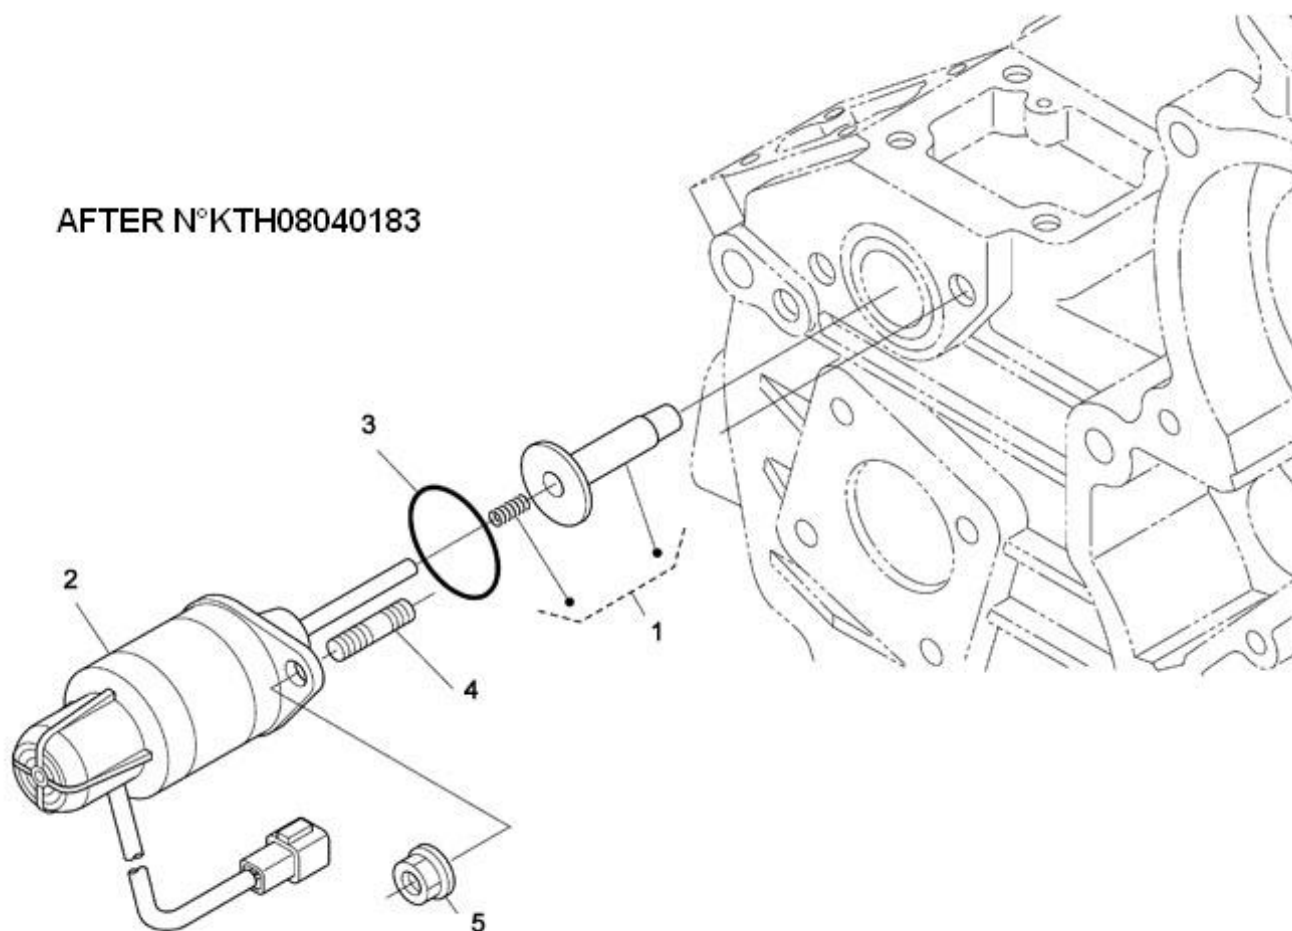

N4.50 STANDARD ENGINE / ELECTRICAL STOP

AFTER N°KTH08040183

Part number	Item	Désignation article	Quantity
970313106	1	COMP.GUIDE,SOLENOID	1
970307362	1	SOLENOID,STOP	1
970490919	2	BOLT,M 8X 16	2
970314769	2	SOLENOID	1
970313108	3	O RING	1
970301933	3	WASHER,PLAIN D 8	2
970490224	4	STUD	2
970307363	4	LEVER,STOP(1)	1
970307364	5	LEVER,STOP(2)	1
970313602	5	NUT,FLANGE	2
970141326	6	WASHER, PLAIN D6	3
970307365	7	PIN,SNAP	3
970307366	8	SUPPORT,SOLENOID	1