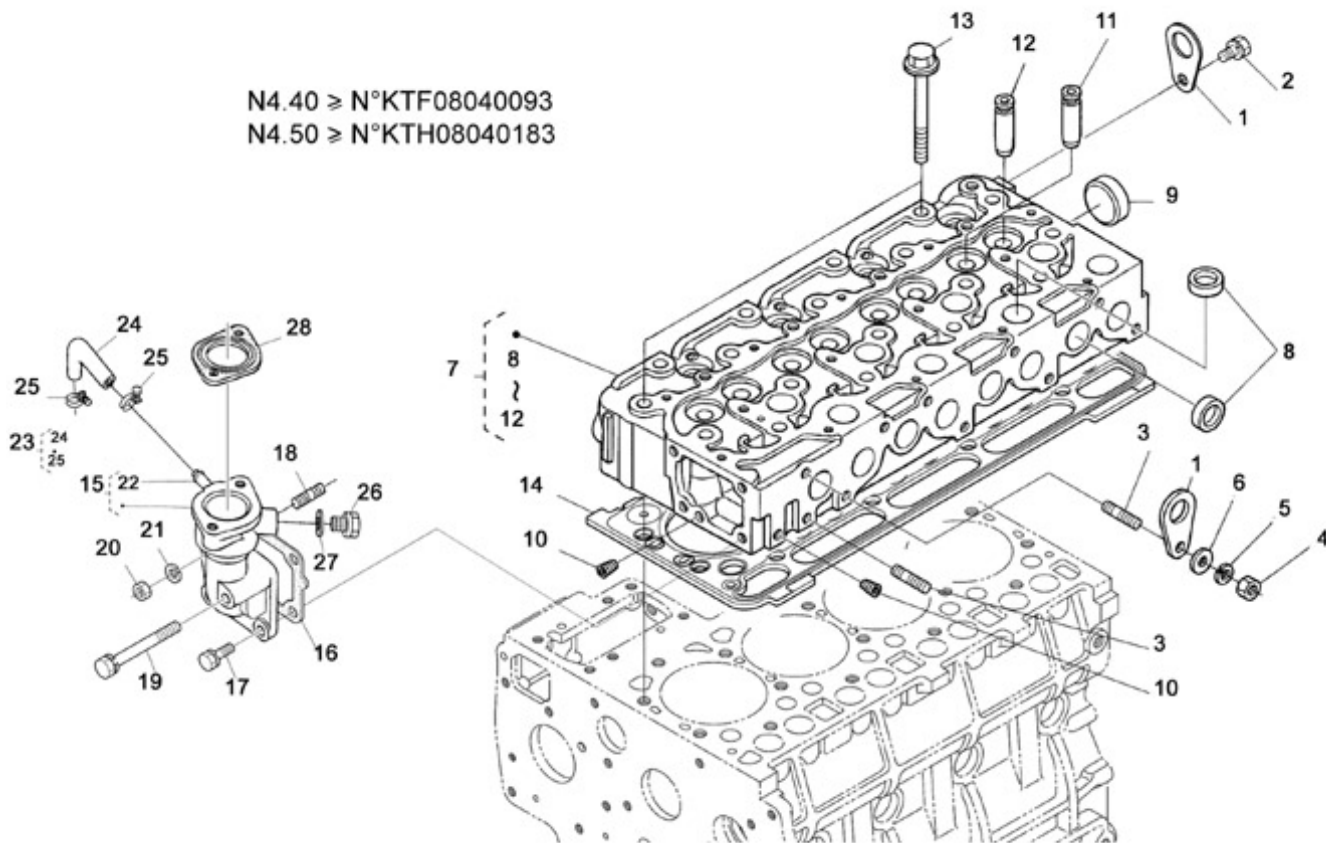

N4.50 STANDARD ENGINE / CYLINDER HEAD

N4.40 ≥ N°KTF08040093
N4.50 ≥ N°KTH08040183

Part number	Item	Désignation article	Quantity
970490901	1	HOOK,ENGINE 2.60-3.90-4.110	2
970307296	1	HOOK,ENGINE	1
970490901	2	HOOK,ENGINE 2.60-3.90-4.110	1
970490919	2	BOLT,M 8X 16	1
970301935	3	STUD	2
970490919	3	BOLT,M 8X 16	1
970312986	4	STUD	2
970490903	4	NUT,M 8	1
970490903	5	NUT,M 8	1
970490904	5	WASHER,SPRING D 8	1
970490904	6	WASHER,SPRING D 8	1
970301933	6	WASHER,PLAIN D 8	1
970315063	7	COMP.CYLINDER HEAD	1
970301933	7	WASHER,PLAIN D 8	1
970307302	8	COMP.CYLINDER HEAD	1
970301937	8	CAP,FREEZE	12
970301938	9	CAP,FREEZE	1
970301937	9	CAP,FREEZE	12
970140908	10	PLUG, CYL.HEAD 2.40	2
970301938	10	CAP,FREEZE	1
970140908	11	PLUG, CYL.HEAD 2.40	2
970301939	11	GUIDE,VALVE INTAKE 4.190	4
970301939	12	GUIDE,VALVE INTAKE 4.190	4