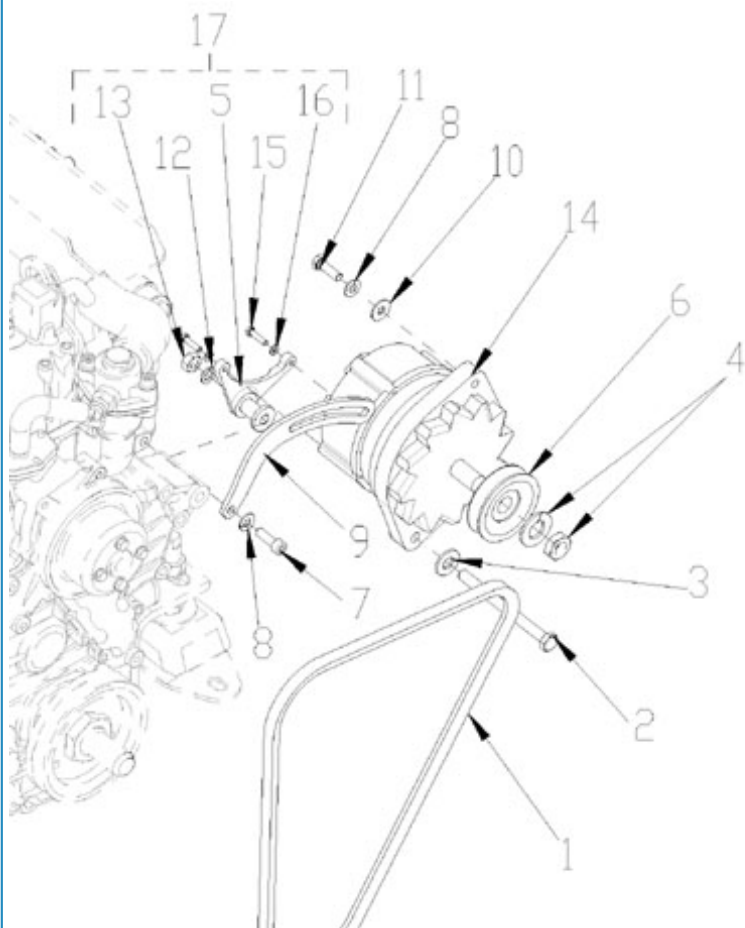

N4.50 STANDARD ENGINE / ALTERNATOR

Part number	Item	Désignation article	Quantity
48108133	1	V-BELT	1
39160668	2	BOLT	1
970119135	3	WASHER,PLAIN D10	1
48201173	5	ALTERNATOR BRACKET	1
95312305	6	PULLEY	1
970300193	7	BOLT,HEX M 8X 70	1
970119138	8	WASHER,SPRING D 8	2
95203077	9	TIGHTENER	1
970304050	10	WASHER	1
970409603	11	BOLT,HEX M 8X 25	1
970119136	12	WASHER,SPRING D10	1
970119143	13	NUT, M10	1
48201303	14	ALTERNATOR 12V-120A	0
39160109	15	BOLT	2
970300318	16	WASHER,SPRING D 5	2