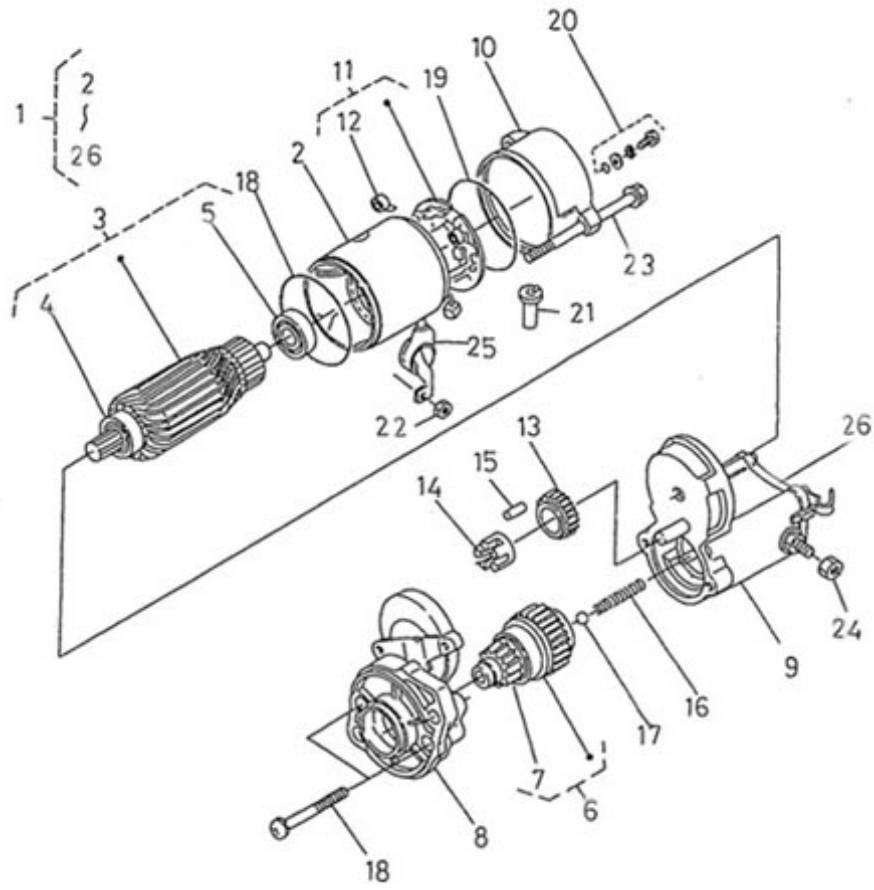

N4.50 STANDARD ENGINE / STATER - DETAILS

Part number	Item	Désignation article	Quantity
970302070	1	STARTER,MOTOR 12V 0,8KW	1
970313089	2	ASSY YOKE	1
970312819	3	ASSY ARMATURE	1
970313090	4	BEARING	1
970313091	5	BEARING	1
970303994	6	PINION,SWITCH	1
970303994	7	PINION,SWITCH	1
970311160	8	BODY	1
970314193	9	ASSY SWITCH,MAGNETIC	1
970313092	10	FRAME,END	1
970313093	11	ASSY HOLDER,BRUSH	1
970517318	12	SPRING,BRUSH	4
970313094	13	GEAR	1
970313095	14	RETAINER	1
970517314	15	ROLLER,STARTER MOTOR 4.110	5
970313096	16	SPRING	1
970517316	17	BHEARING,BALL STARTER MOTOR	1
970313097	18	BOLT	2
970313098	19	O RING	2
970307793	20	ASSY BOLT	2
970313099	21	PIPE,DRAIN	1
970517324	22	NUT,STATER 4.110	1
970313100	23	BOLT	2
970313101	24	NUT,HEXAGON	1
970313102	25	COVER,TERMINAL	1
970314235	26	ASSY COVER	1