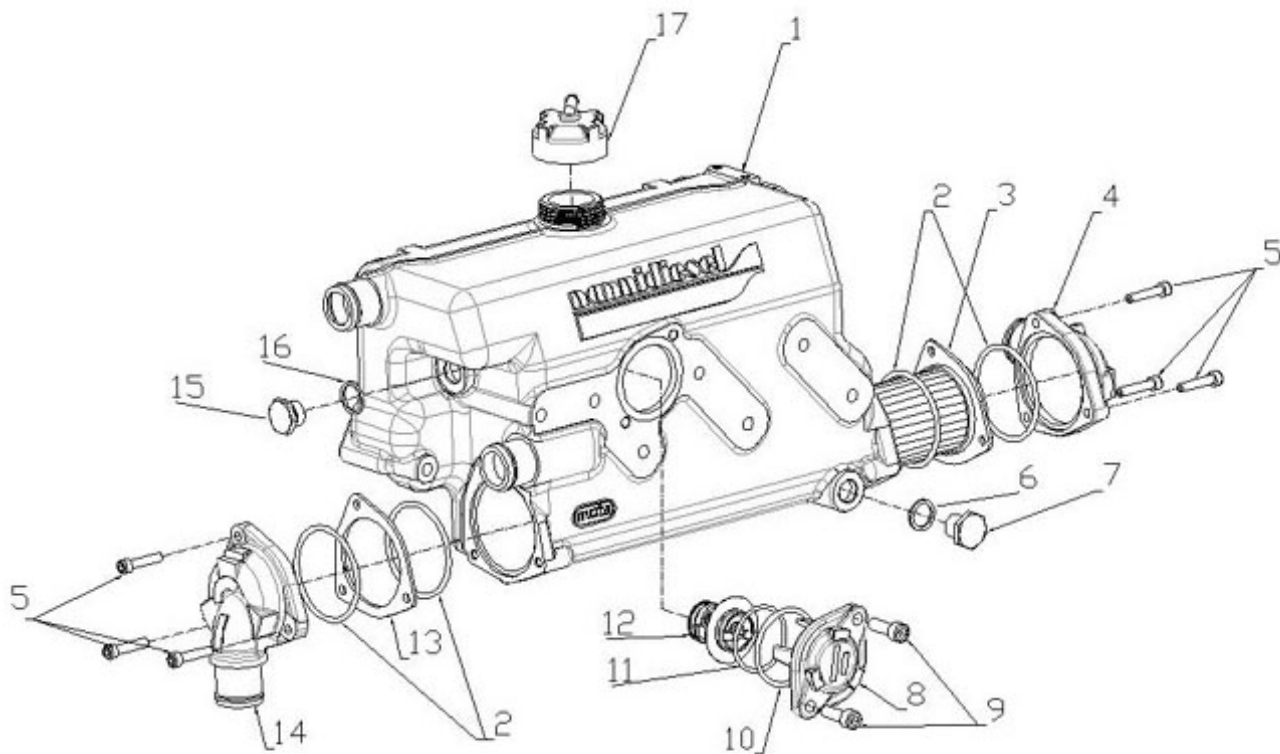

N4.50 STANDARD ENGINE / HEAT EXCHANGER - DETAILS

Part number	Item	Désignation article	Quantity
48418183	2	O RING	4
48300416	3	TUBE STACK	1
48300415	4	COVER, WATER INLET	1
970634037	5	BOLT,SOCK M 6X 30	6
970300289	6	GASKET,RING D17	1
970639853	7	""PLUG,HEX 3/8""G""	1
970313178	8	COVER	1
970498003	9	BOLT,SOCK M 8X 25	2
48418185	10	O RING	1
48418184	11	O RING	1
970313177	12	THERMOSTAT	1
95312333	13	SPACER	1
48300414	14	COVER, WATER OUTLET	1
41169801	15	PLUG	1
970300364	16	GASKET,RING D18	1
970313176	17	FILLING PRESSURE CAP	1