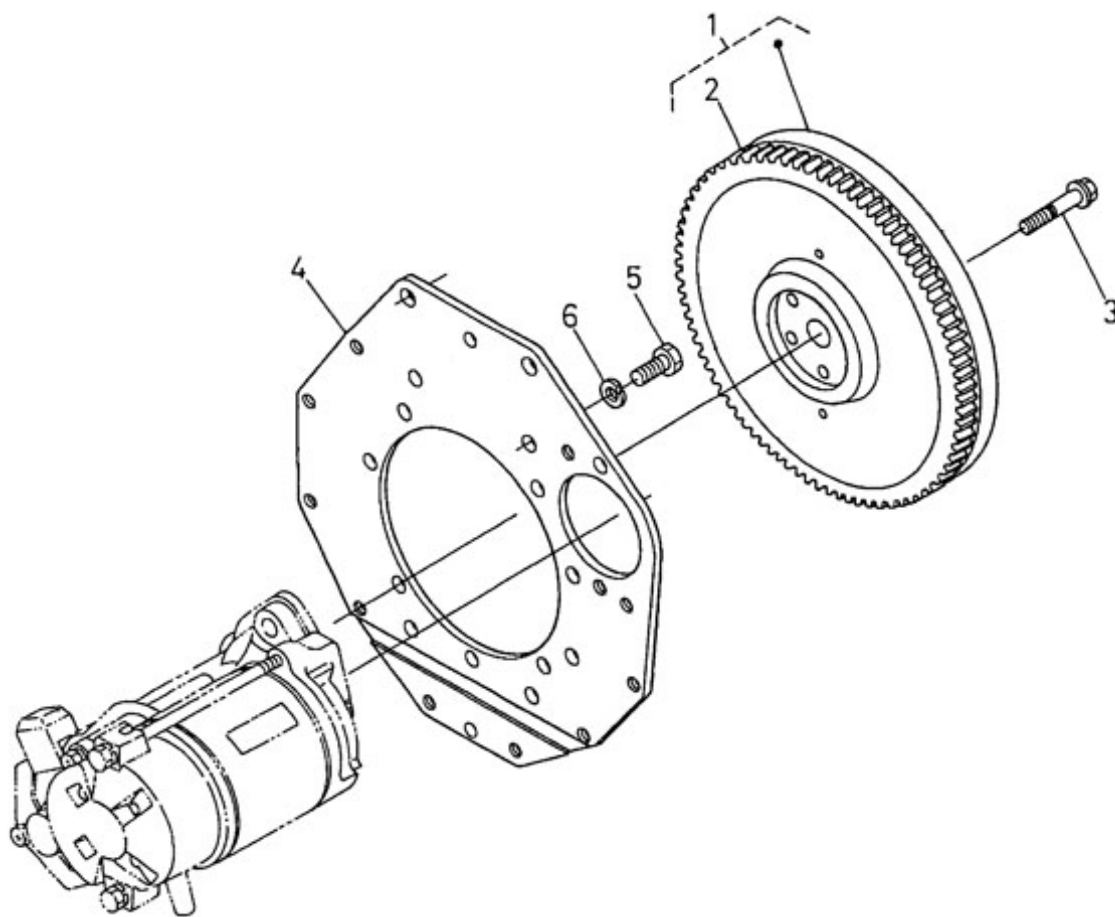

N4.50 STANDARD ENGINE / FLYWHEEL

Part number	Item	Désignation article	Quantity
970301627	1	FLYWHEEL,CPL.4.190	1
970313046	2	GEAR,RING	1
970302396	3	BOLT,FLYWHEEL	6
970301626	4	PLATE,REAR END 4.190	1
970313048	5	BOLT	11
970302068	6	WASHER,SPRING D10	11