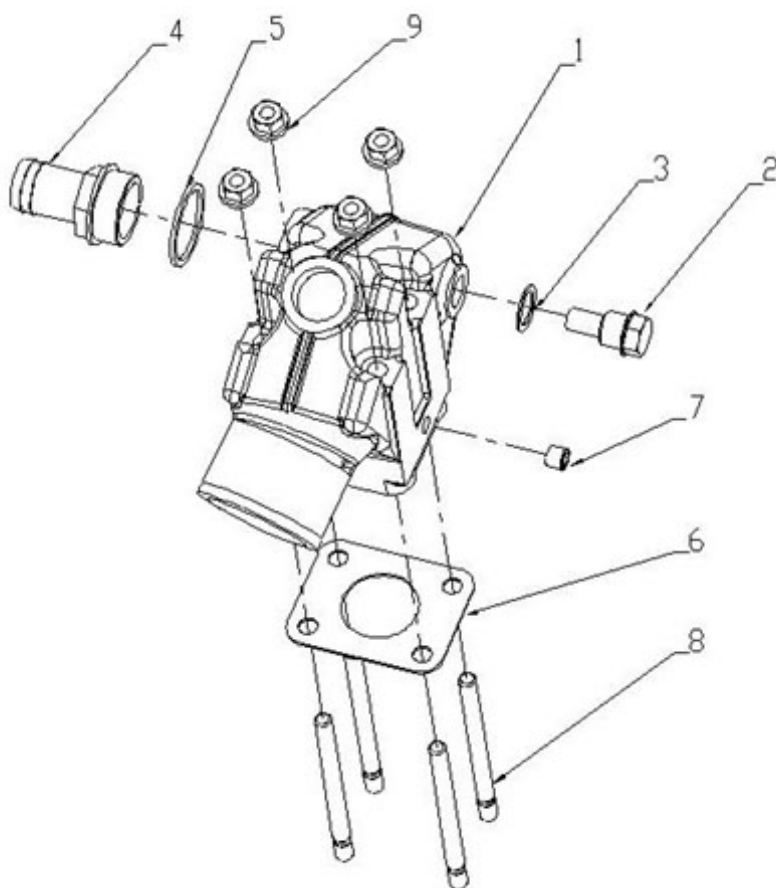

N4.50 STANDARD ENGINE / EXHAUST ELBOW

Part number	Item	Désignation article	Quantity
970494635	2	ANODE,ZINC CPL M16X1,5	1
970300199	3	GASKET,RING D16	1
655402075	4	BARBED END BRASS FITTING 1-25	1
48410090	5	GASKET	1
970310501	6	GASKET NA	1
970307265	7	PLUG,HEX 1/8	1
39020445	8	STUD M8X95,J16,8.8,ZN	4
39460916	9	NUT	4