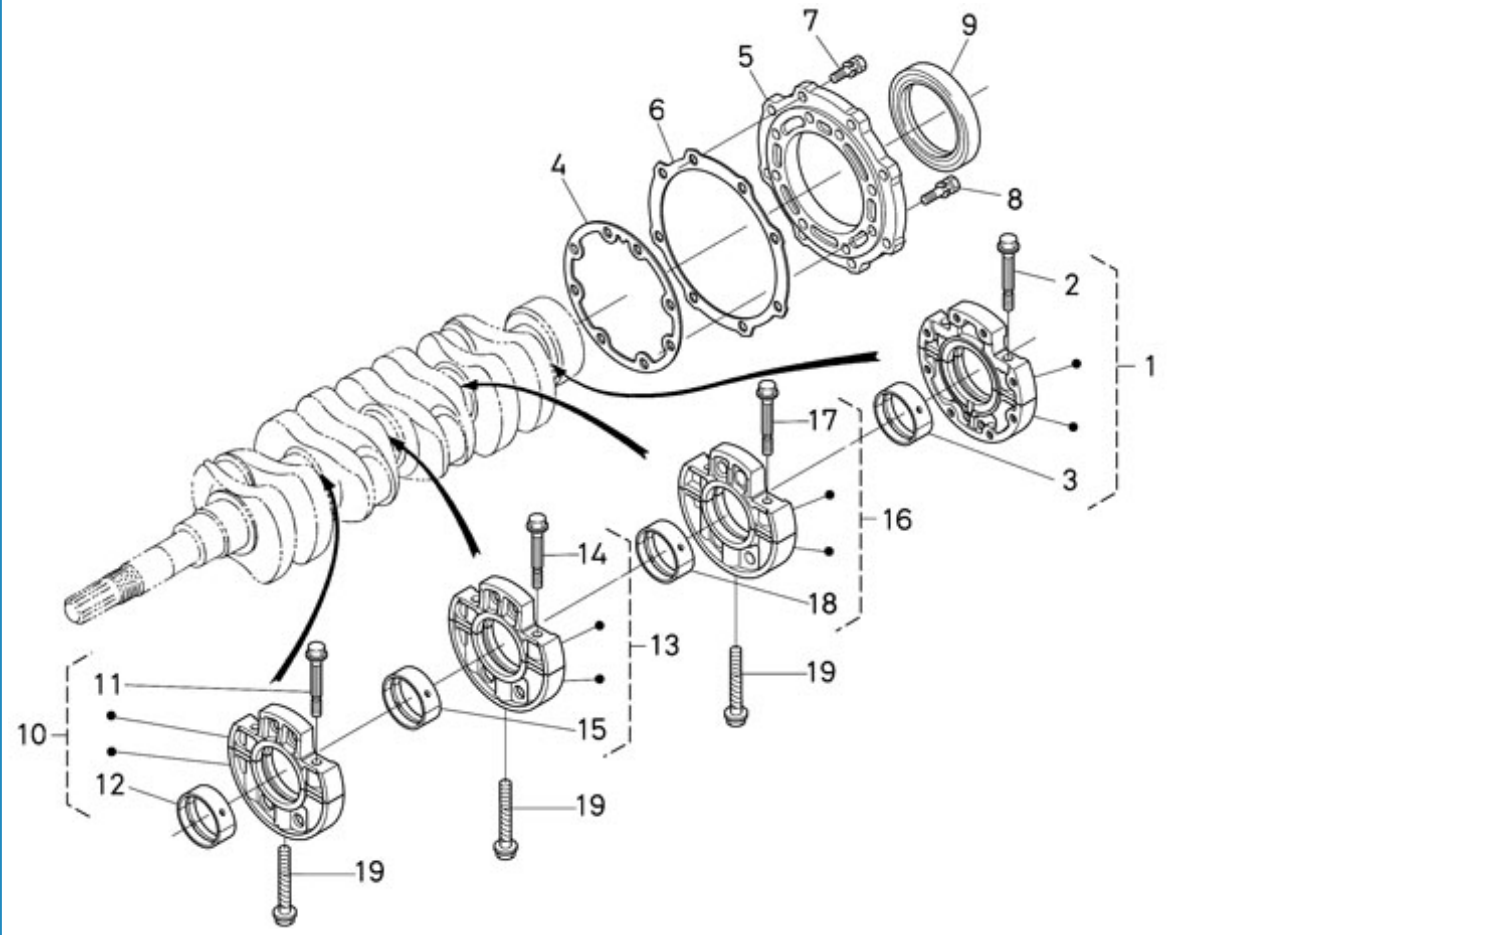

N4.50 STANDARD ENGINE / CRANKSHAFT-BEARINGS

Part number	Item	Désignation article	Quantity
970313437	1	ASSY BRG.CASE,MAIN	1
970313033	2	BOLT,BEARING CASE	2
970313022	3	METAL,CRANKSHAFT	1
970313024	3	METAL,CRANKSHAFT	1
970313023	3	METAL,CRANKSHAFT	1
970307310	4	GASKET,BRG.CASE NA	1
970314277	5	COVER,BEARING CASE	1
970310427	6	GASKET NA	1
970147402	7	BOLT,M 8X 25	8
970301986	8	BOLT,M 8X 28	8
970301987	9	SEAL,OIL	1
970313438	10	ASSY BRG.CASE,MAIN	1
970313033	11	BOLT,BEARING CASE	2
970313023	12	METAL,CRANKSHAFT	1
970313022	12	METAL,CRANKSHAFT	1
970313024	12	METAL,CRANKSHAFT	1
970313439	13	ASSY BRG.CASE,MAIN	1
970313033	14	BOLT,BEARING CASE	2
970313022	15	METAL,CRANKSHAFT	1
970313024	15	METAL,CRANKSHAFT	1
970313023	15	METAL,CRANKSHAFT	1
970313504	16	ASSY BRG.CASE,MAIN	1
970313033	17	BOLT,BEARING CASE	2
970313022	18	METAL,CRANKSHAFT	1
970313024	18	METAL,CRANKSHAFT	1
970313023	18	METAL,CRANKSHAFT	1
970307316	19	BOLT,BEARING CASE	3