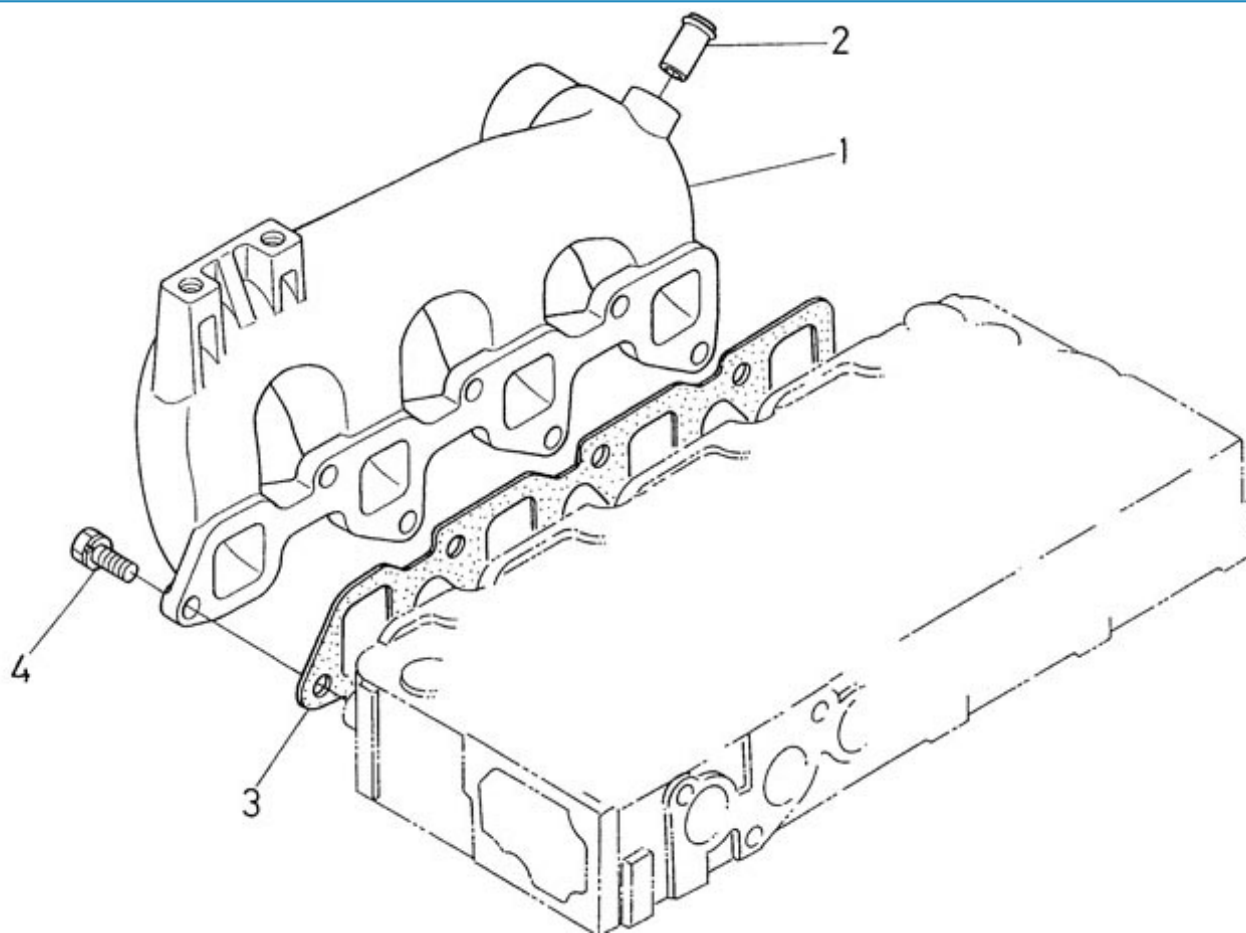

N4.50 STANDARD ENGINE / INTAKE MANIFOLD

Part number	Item	Désignation article	Quantity
970315082	1	MANIFOLD,INLET	1
970312947	1	INTAKE MANIFOLD	1
970313432	2	BREATHER,OIL	1
970313087	3	GASKET,IN-MANIFOLD	1
970492138	4	BOLT,M 8X 22	7