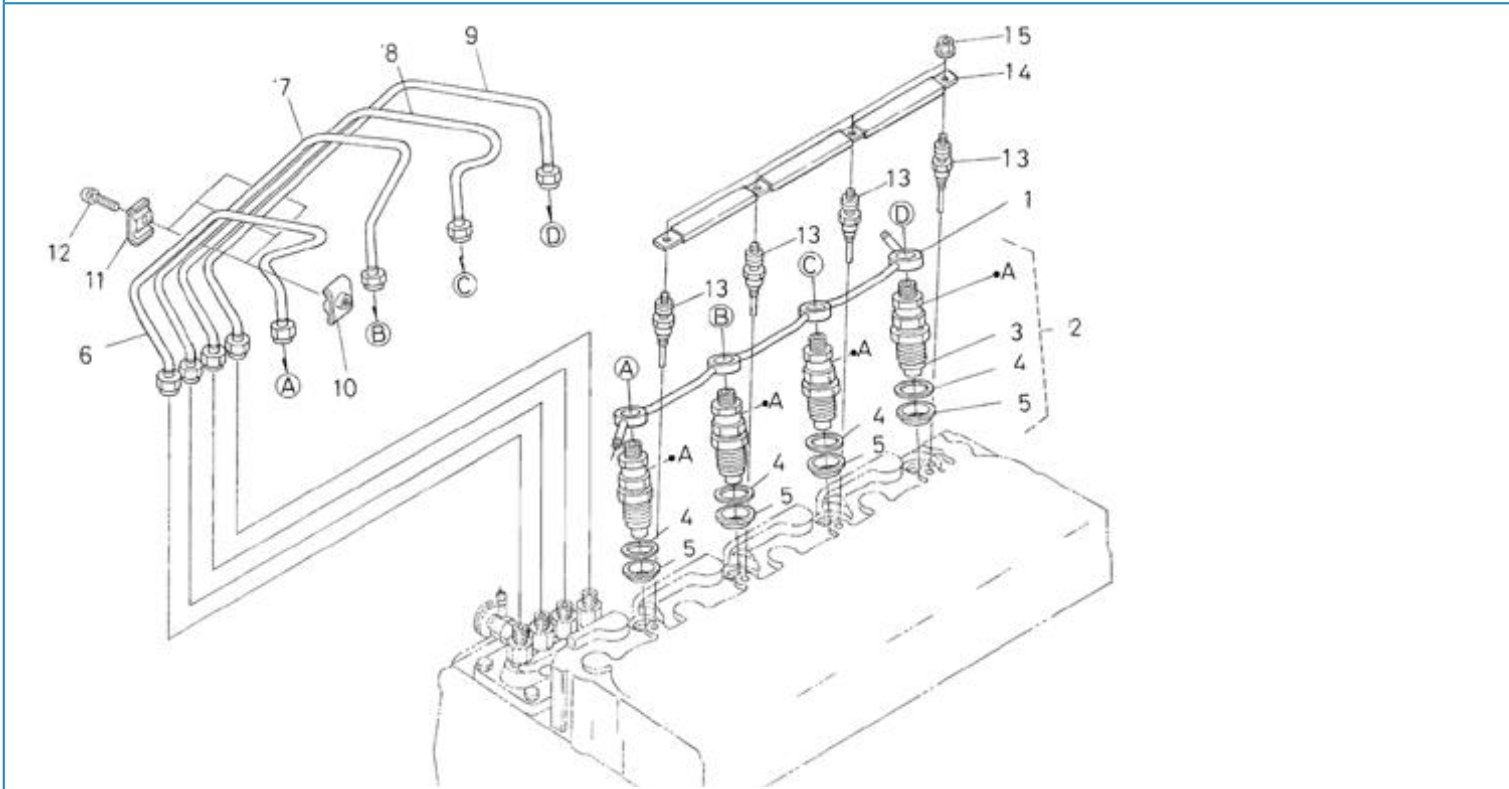

N4.50 STANDARD ENGINE / INJECTION NOZZLES AND PIPES

Part number	Item	Désignation article	Quantity
970310414	1	HOSE	1
970307760	2	KIT,NOZZLE HOLDER	4
970307766	3	PIECE,NOZZLE	4
970142109	4	GHASKET, RING INJECTORS	4
970307388	5	SEAL,HEAT	4
970307389	6	INJECTION PIPE	1
970307390	7	INJECTION PIPE	1
970307391	8	INJECTION PIPE	1
970307392	9	INJECTION PIPE	1
970142114	10	CLAMP,FUEL LINES 1+2	3
970142115	11	CLAMP,FUEL-LINES 1+2	3
970492118	12	SCREW,M 5X 20 ROUND HEAD	3
970307393	13	GLOW PLUG	4
970307394	14	CORD,GLOW PLUG	1
970307593	15	NUT,FLANGE	4
970307594	16	WASHER,PLAIN	4