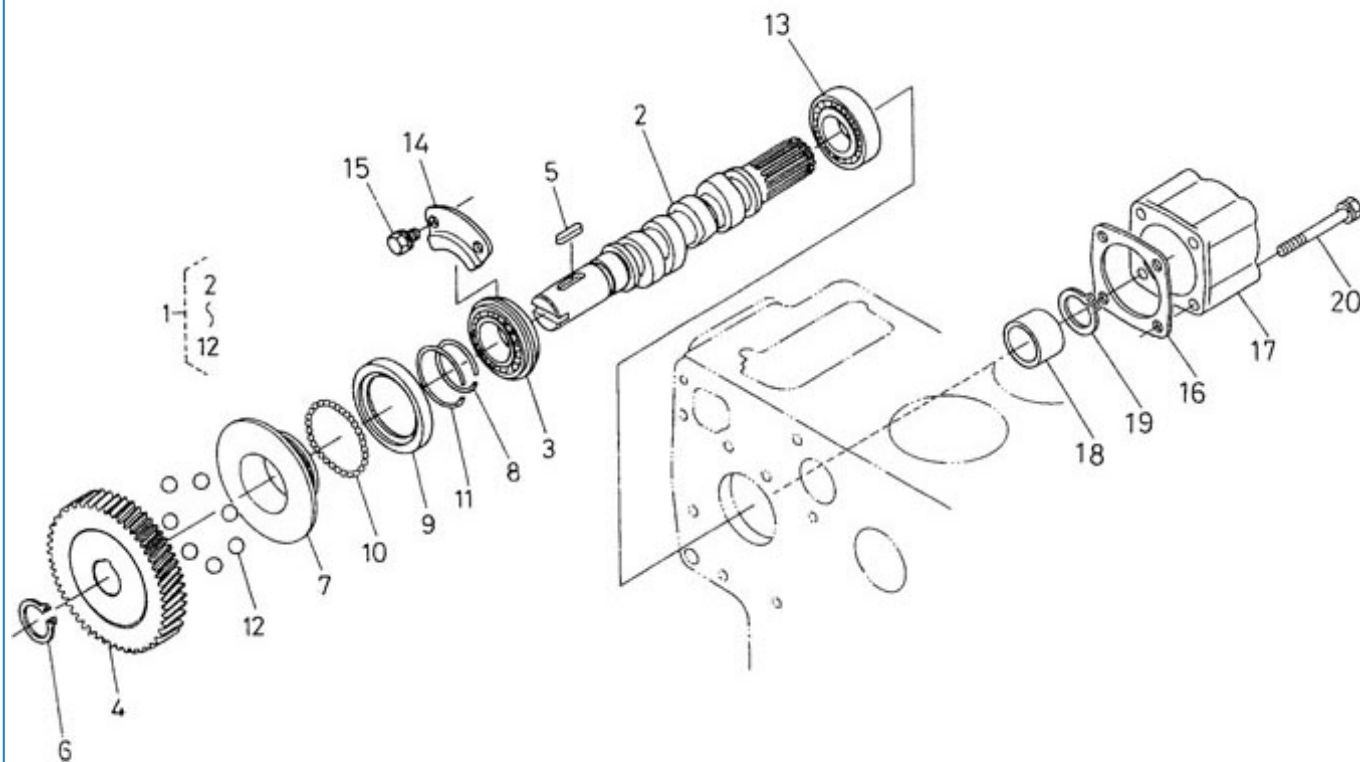

N4.50 STANDARD ENGINE / CAMSHAFT INJECTION PUMP

Part number	Item	Désignation article	Quantity
970307349	1	ASSY FUEL CAMSHAFT	1
970312500	3	BEARING, BALL	1
970307351	4	GEAR,INJECTION PUMP	1
970312501	5	KEY, FEATHER	1
970302097	6	CIR-CLIP,EXTERNAL	1
970307352	7	SLEEVE,GOVERNOR	1
970302099	8	CIR-CLIP,GOVERNOR SLEEVE	1
970303929	9	CASE,GOVERNOR BALL	1
970492130	10	BEARING,BALL FUEL CAMSHAFT	39
970302100	11	CIR-CLIP,GOVERNOR BALL CASE	1
970303930	12	BEARING,BALL	7
970315079	13	BEARING,BALL	1
970302106	14	STOPPER,FUEL CAMSHAFT	1
970313311	15	BOLT	2
970315080	16	GASKET	1
970303931	17	COVER,FUEL CAMSHAFT	1
970302064	18	BUSHING,COVER CAMSHAFT	1
970302066	19	CIR-CLIP,EXTERNAL	1
970312989	20	BOLT	4