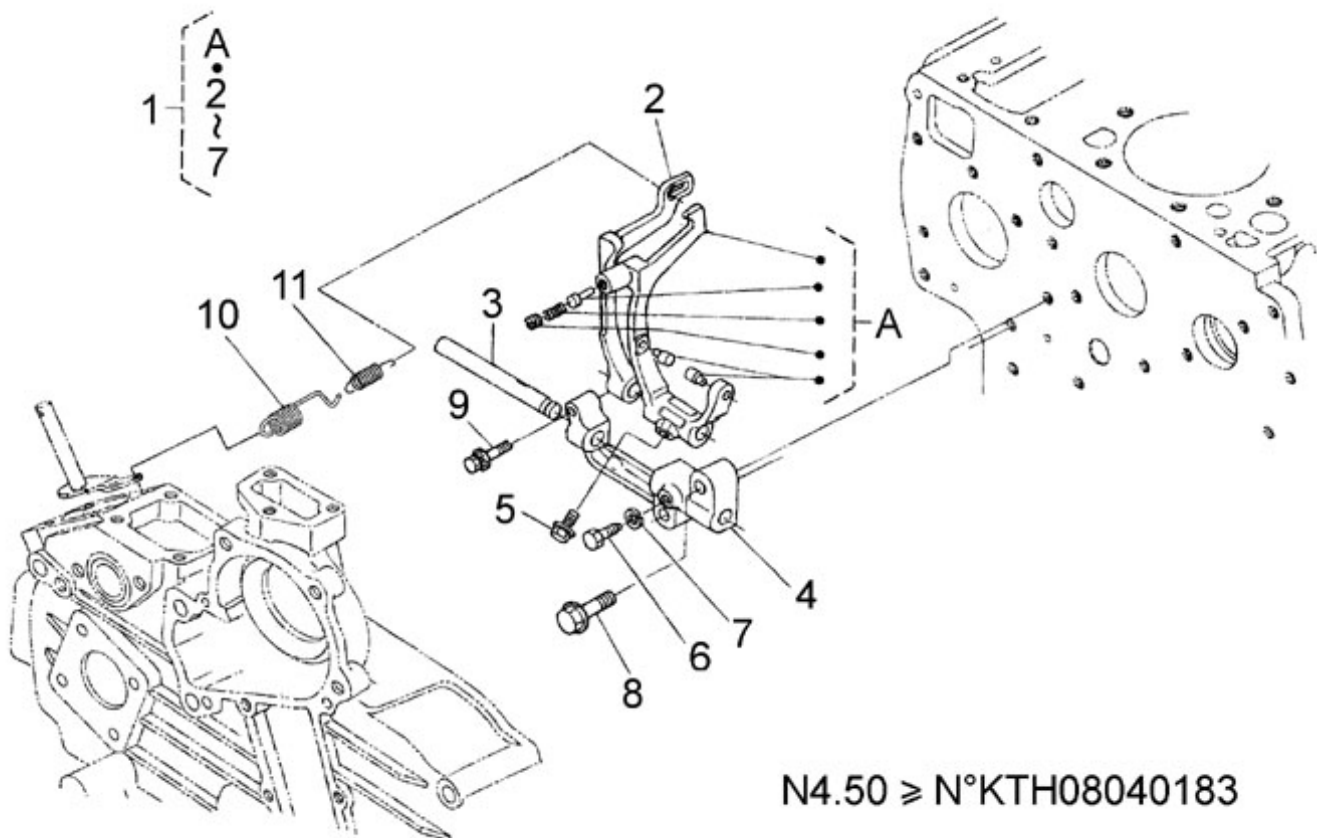

N4.50 STANDARD ENGINE / SPEED REGULATOR

N4.50 ≥ N°KTH08040183

Part number	Item	Désignation article	Quantity
970313073	1	ASSY LEVER,FORK	1
970302030	1	LEVER,GOVERNOR	1
970313074	2	LEVER,FORK	1
970307380	2	ASSY LEVER,FORK	1
970313075	3	SHAFT,FORK LEVER	1
970307382	3	LEVER,FORK	1
970302036	4	SUPPORT,FORK LEVER	1
970313075	4	SHAFT,FORK LEVER	1
970313656	5	BOLT,FLANGE	1
970490520	6	BOLT	1
970310417	6	WASHER,SPRING	1
970310417	7	WASHER,SPRING	1
970302036	7	SUPPORT,FORK LEVER	1
970490520	8	BOLT	1
970313569	8	BOLT,FLANGE	2
970313076	9	BOLT	1
970313569	9	BOLT,FLANGE	2
970313076	10	BOLT	1
970313077	10	SPRING,GOVERNOR	1
970303921	11	SPRING,START	1
970313078	11	SPRING,GOVERNOR	1
970307383	12	SPRING	1
970307384	13	SPRING.GOVERNOR 2	1